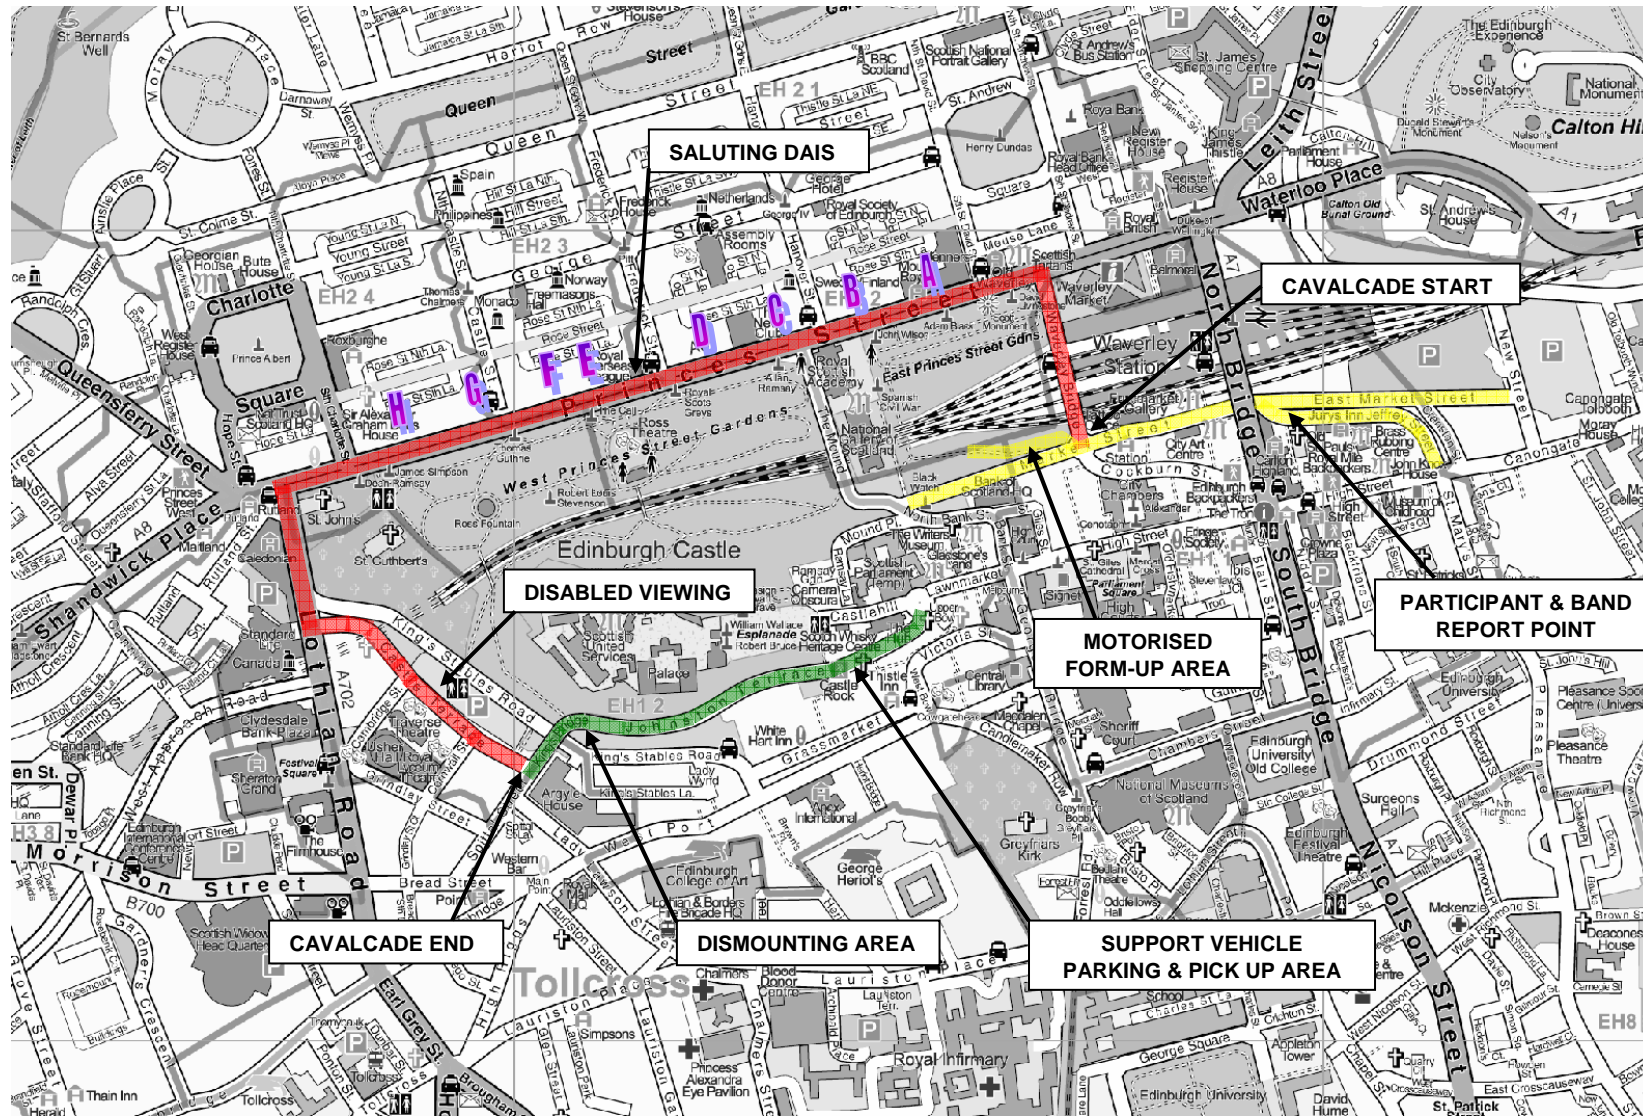

Edinburgh Festivals' Cavalcade 2005

KEY

- Form Up Area =
- Parade Route =
- Dispersal Area =
- Grandstands = A-H