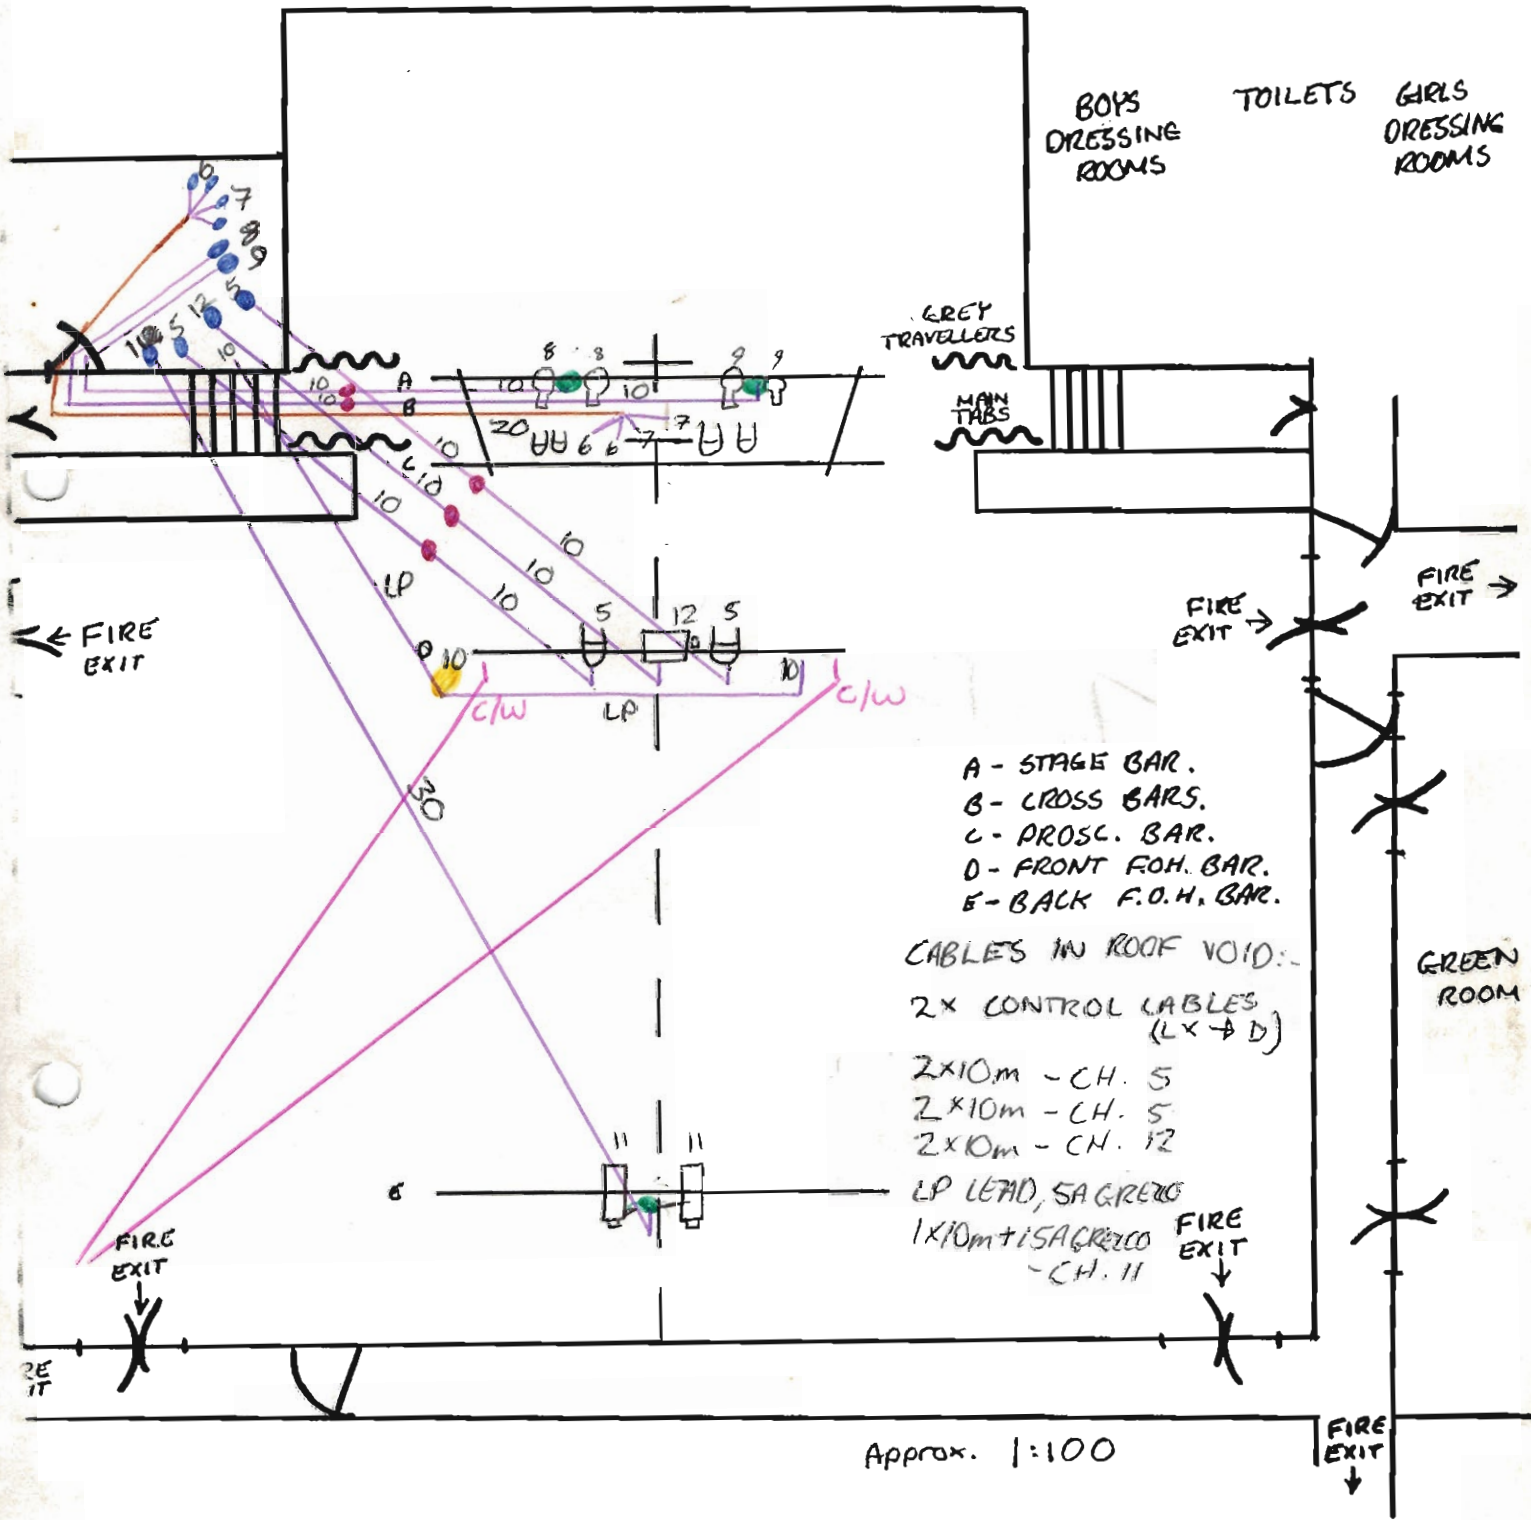

KEY:-

MULTI

CABLE

5-15 BAGRECCO

CABLE JOIN

SA GRECCO

Approx. 1:100

SOUTH LEITH PARISH CHURCH HALLS - APRIL 1991.