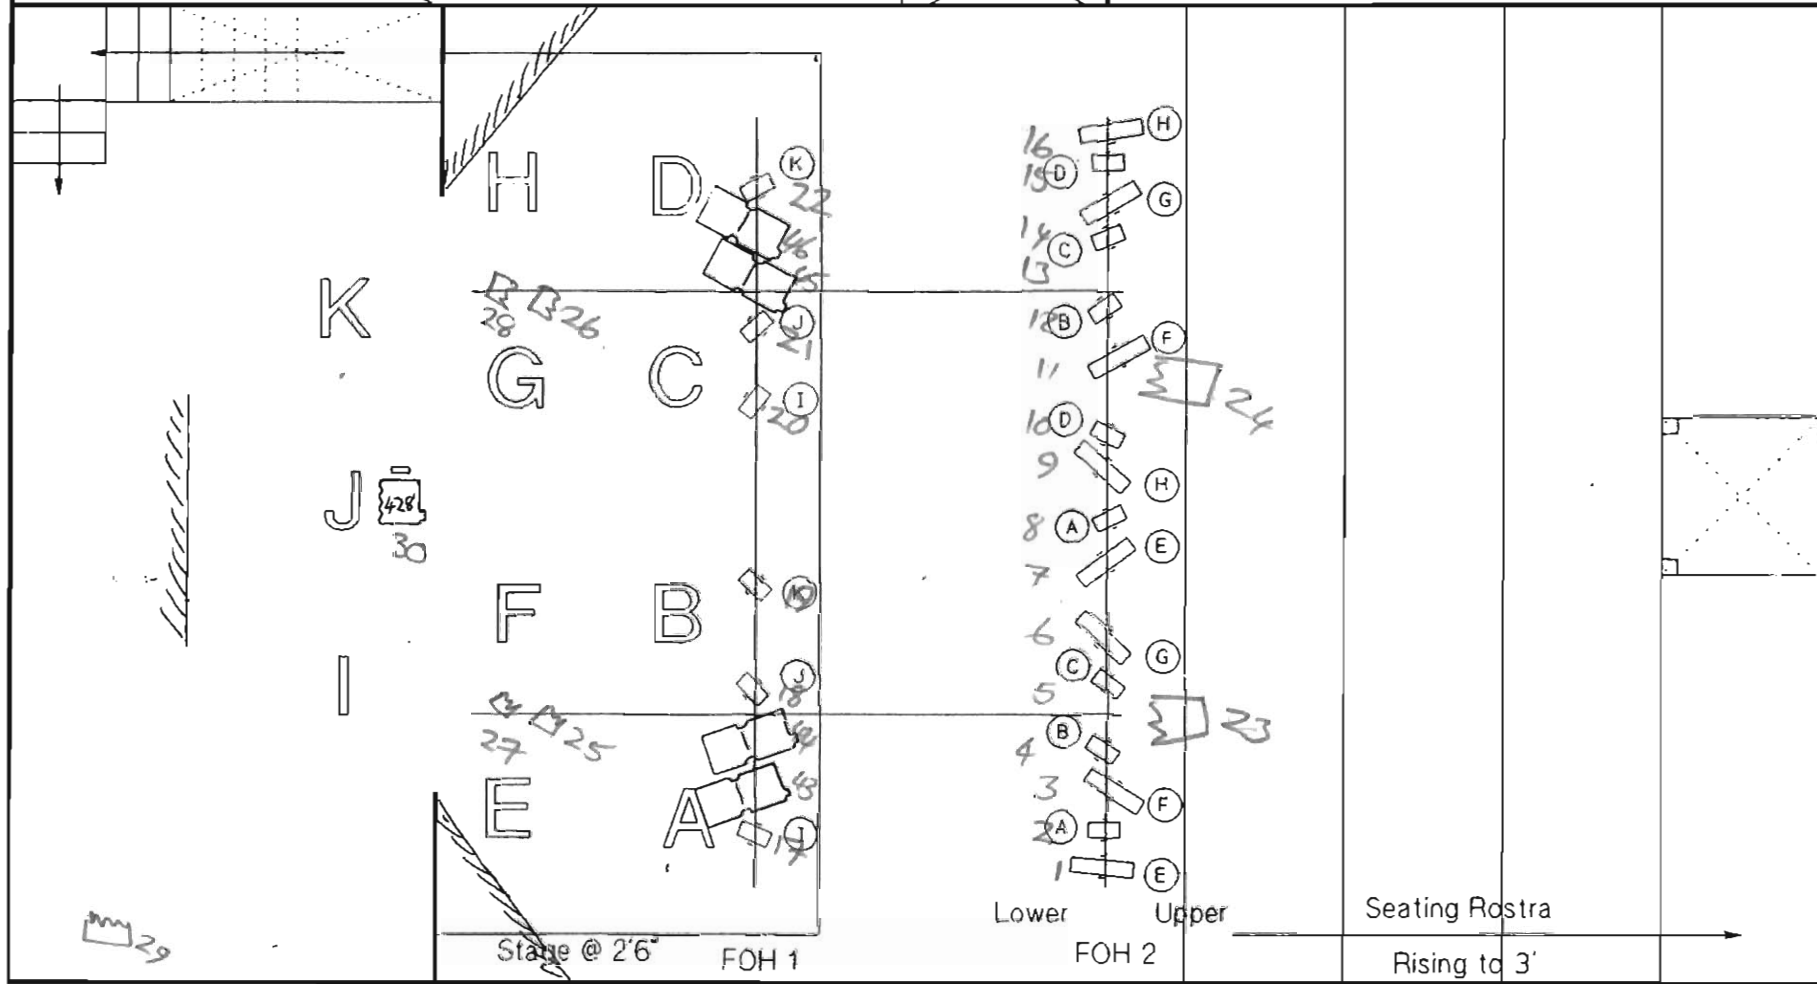

Scenery Storage Area

COMPANY: THE EDINBURGH YOUNG THEATRE

PRODUCTION: "YOUNG AT HEART"

-  Frelude 28/40
-  Frelude F/PC
-  Approximate Area

# DRAFT LIGHTING PLAN VIEWFORTH CENTRE 1992

© MDH Technical Services June 1992