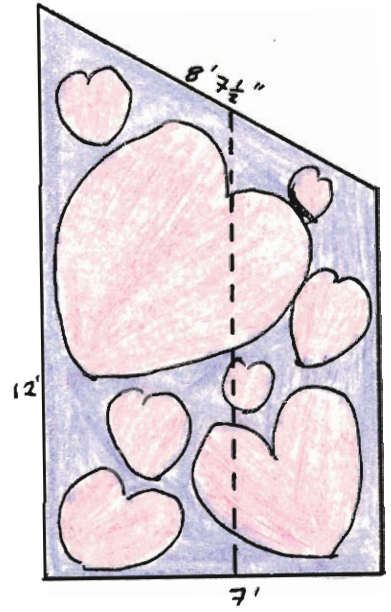

HARDBOARD* ON SOFT WOOD FLATS

* BOTH SIDES PAINTED.

DSR FLAT

USC FLAT

DSL FLAT

THE TWO SIDE FLATS ARE HINGED NOT ONLY TO STAND ON THEIR OWN, BUT TO FIT THROUGH THE ACCESS DOORS. FRENCH BRACES BEHIND TO SUPPORT.... CAN YOU SUPPLY 8 STAGE WEIGHTS?

REFERRING TO PLAN..

1K FRESNEL ON NO ONSTAGE SPOT BAR WITH UNELUX 428 TO HIGHLIGHT ONSTAGE FLAT.

1K ZOOM PROFILES (REF. SILHOUETTE 40's) FOR COBOS ON FLATS

***THESE MUST HAVE INDIVIDUAL CIRCUITS *** (COLOURS NOT DECIDED)