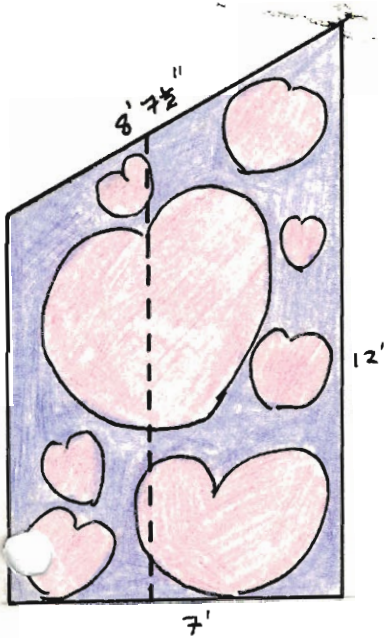

HARDBOARD* ON SOFT WOOD FLATS

* BOTH SIDES PAINTED.

DSR FLAT

USC FLAT

DSL FLAT

THE TWO SIDE FLATS ARE HINGED NOT ONLY TO STAND ON THEIR OWN, BUT TO FIT THROUGH THE ACCESS DOORS. FRENCH BRACES BEHIND TO SUPPORT.... CAN YOU SUPPLY 8 STAGE WEIGHTS?

REFERRING TO PLAN..

1K FRESNEL ON NO ONSTAGE SPOT BAR WITH UNELUX 428 TO HIGHLIGHT ONSTAGE FLAT.

1K ZOOM PROFILES (REF. SILHOUETTE 40's) FOR COBOS ON FLATS

***THESE MUST HAVE INDIVIDUAL CIRCUITS *** (COLOURS NOT DECIDED)