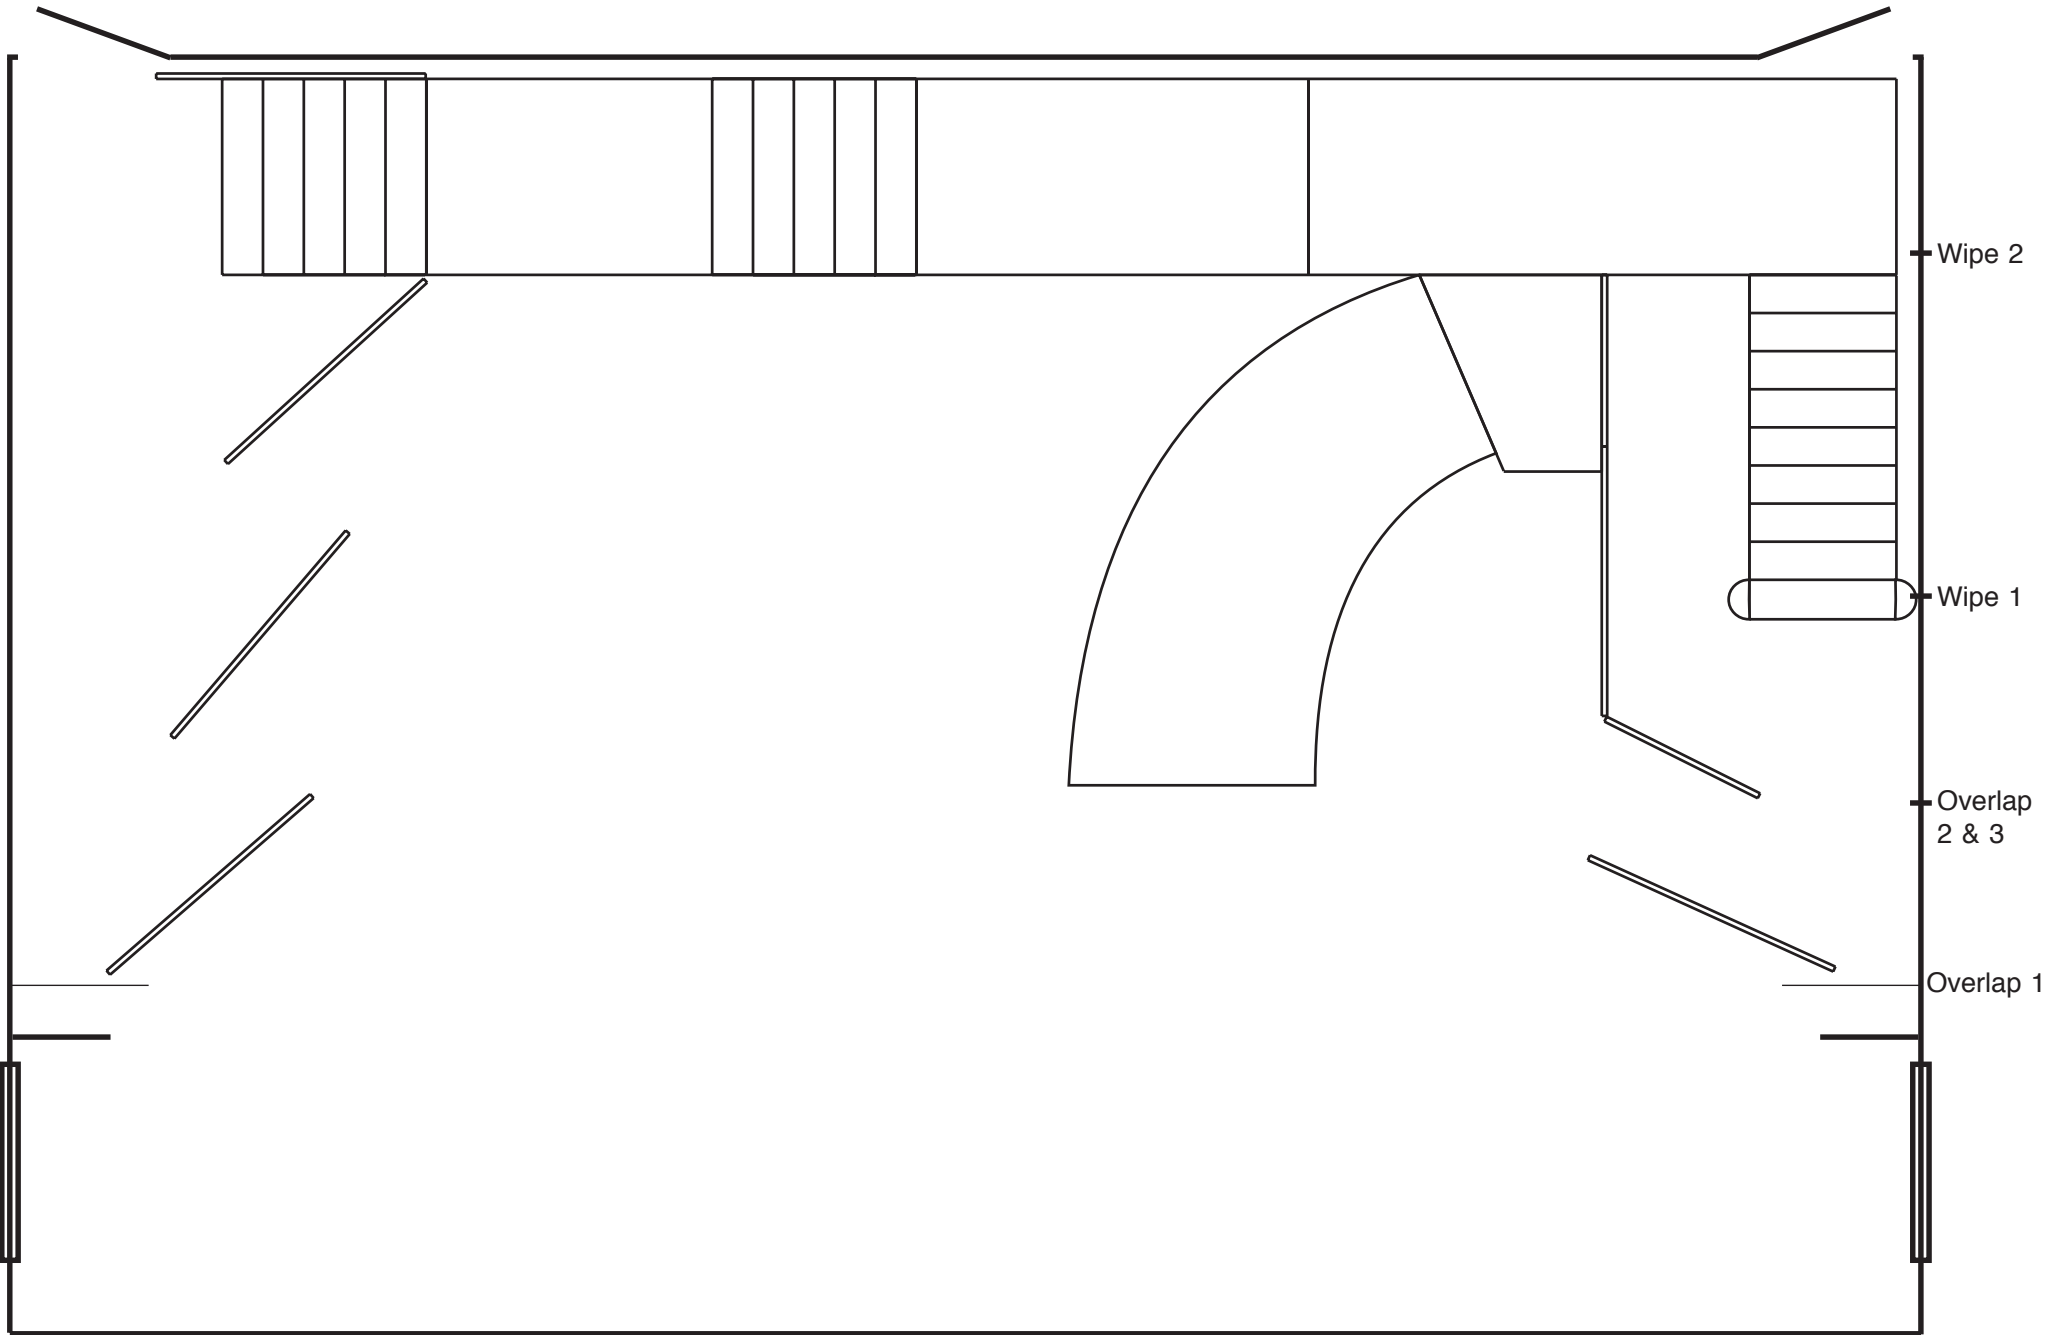

Show: 'Mame'

Act II Scene 2, 3

Broughton High School Theatre

1"=4'