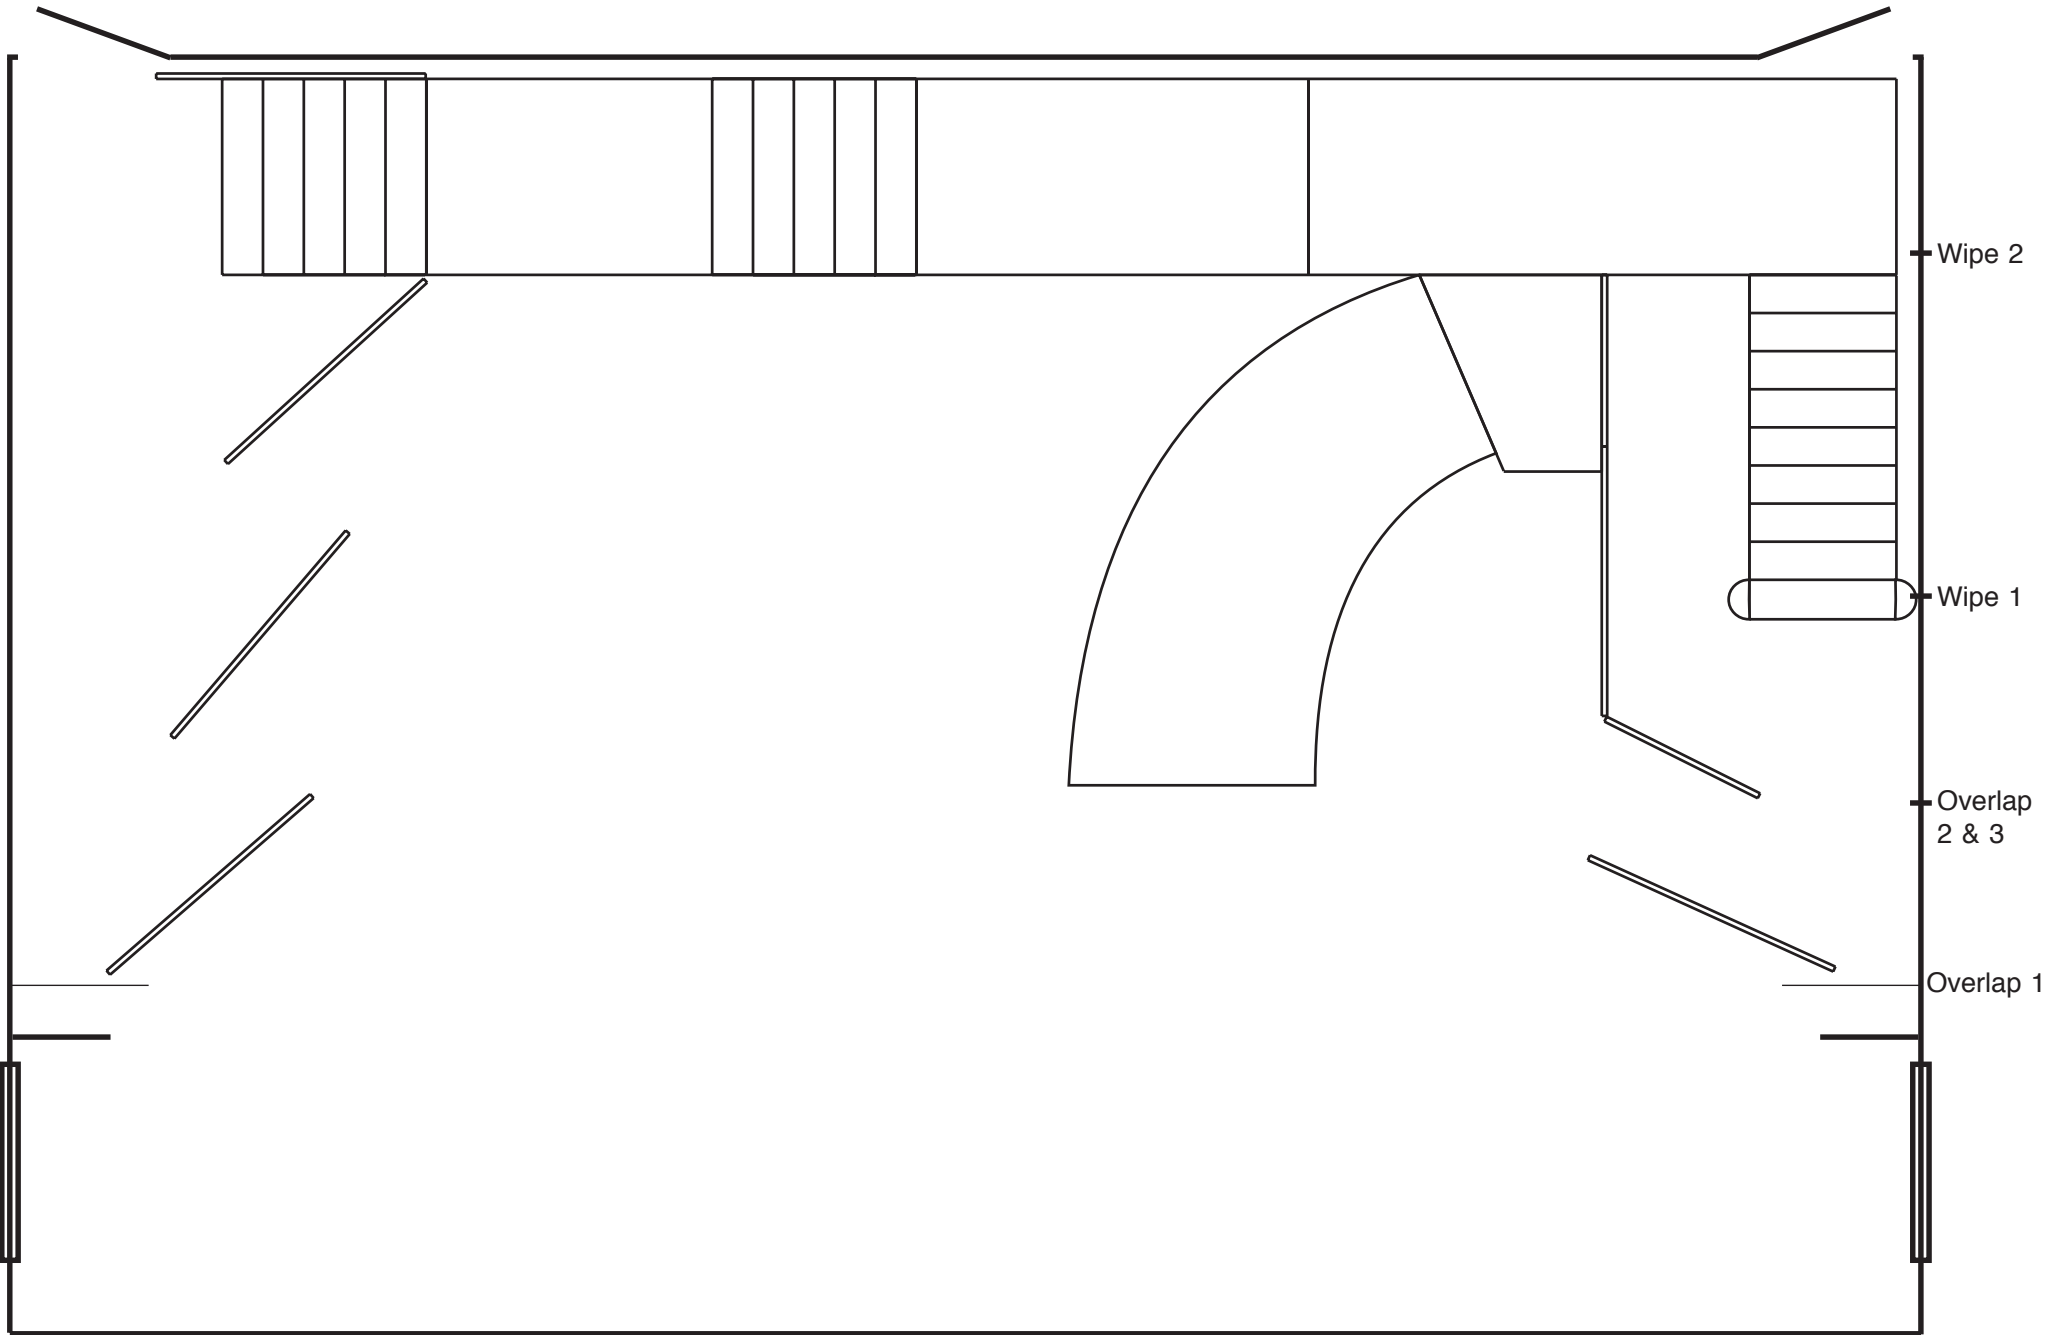

Show: 'Mame'

Act I Scene 1

Broughton High School Theatre

Skyscraper gauze on overlap 2 with blacks closed on overlap 3 (also preset)

1"=4'

Show: 'Mame' Act I Scene 2, 3, 4, 5A Broughton High School Theatre

Gauze & blacks open in B/O to reveal Mame's apartment (Mame's apartment cloth at back with skyscrapers and star cloth behind) (bed in scene 4, top of stairs?)

1"=4'

Show: 'Mame' Act I Scene 5B Broughton High School Theatre

1"=4'

Show: 'Mame'

Act I Scene 6

Broughton High School Theatre

1"=4'

**Show: 'Mame' Act I Scene 7**

**Broughton High School Theatre**

Prosc. arch cloth on wipe 1 with back cloth on wipe 2. Stairs hidden.  
 Trucked piece with moon moves on/off stage as required.