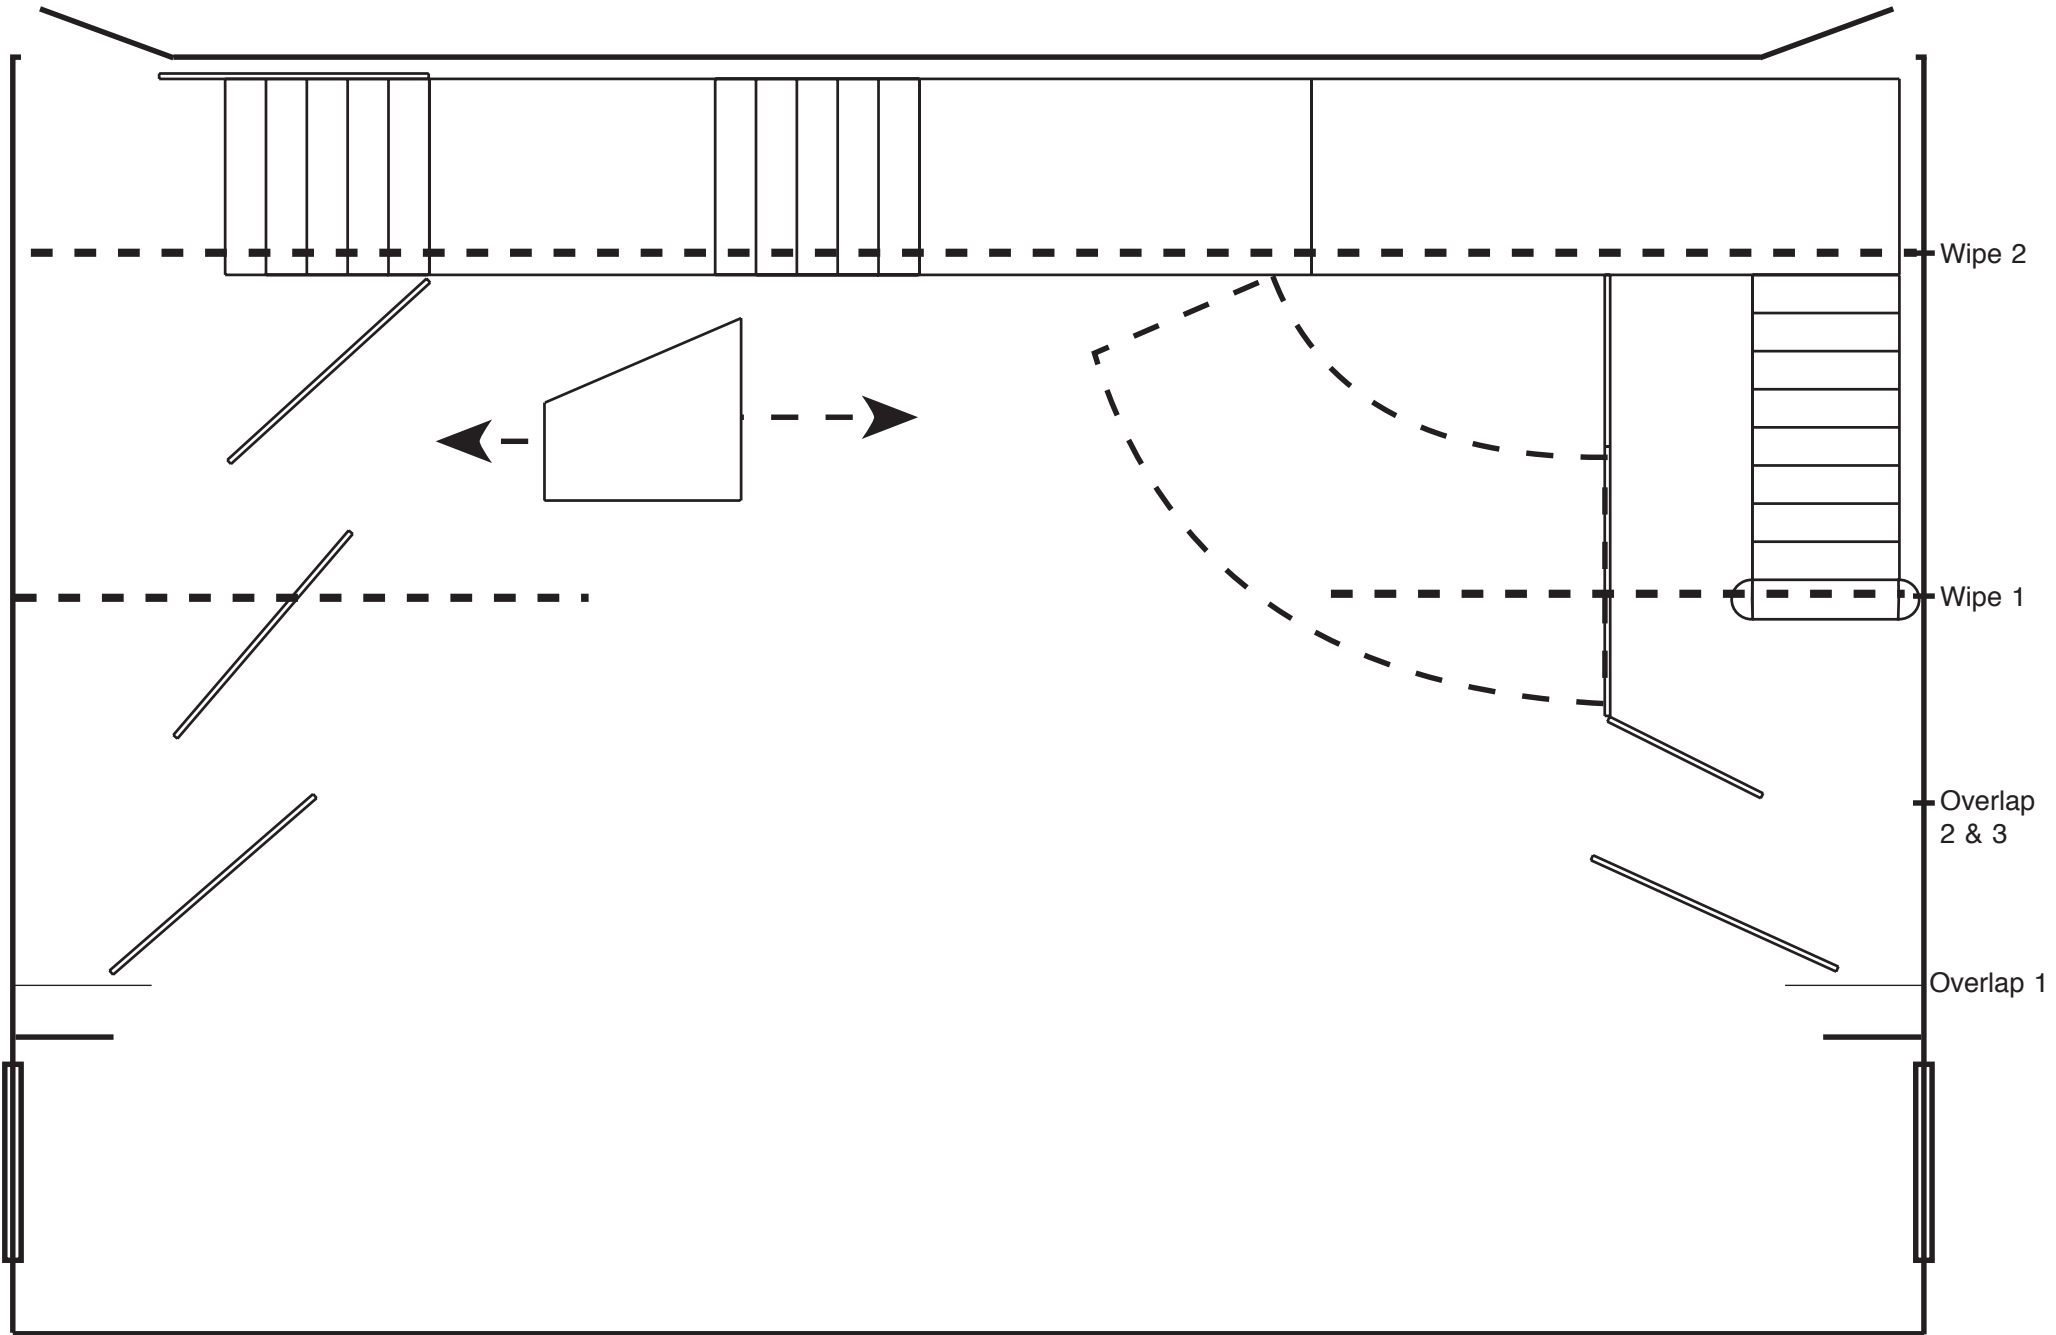

1"=4'

Show: 'Mame'

Act I Scene 6

Broughton High School Theatre

1"=4'

**Show: 'Mame' Act I Scene 7**

**Broughton High School Theatre**

Prosc. arch cloth on wipe 1 with back cloth on wipe 2. Stairs hidden.  
 Trucked piece with moon moves on/off stage as required.

**1"=4'**

Show: 'Mame' Act II Scene 8

Broughton High School Theatre

1"=4'

Played in front of blacks on overlap 3.

Show: 'Mame' Act I Scene 9

Broughton High School Theatre

1"=4'