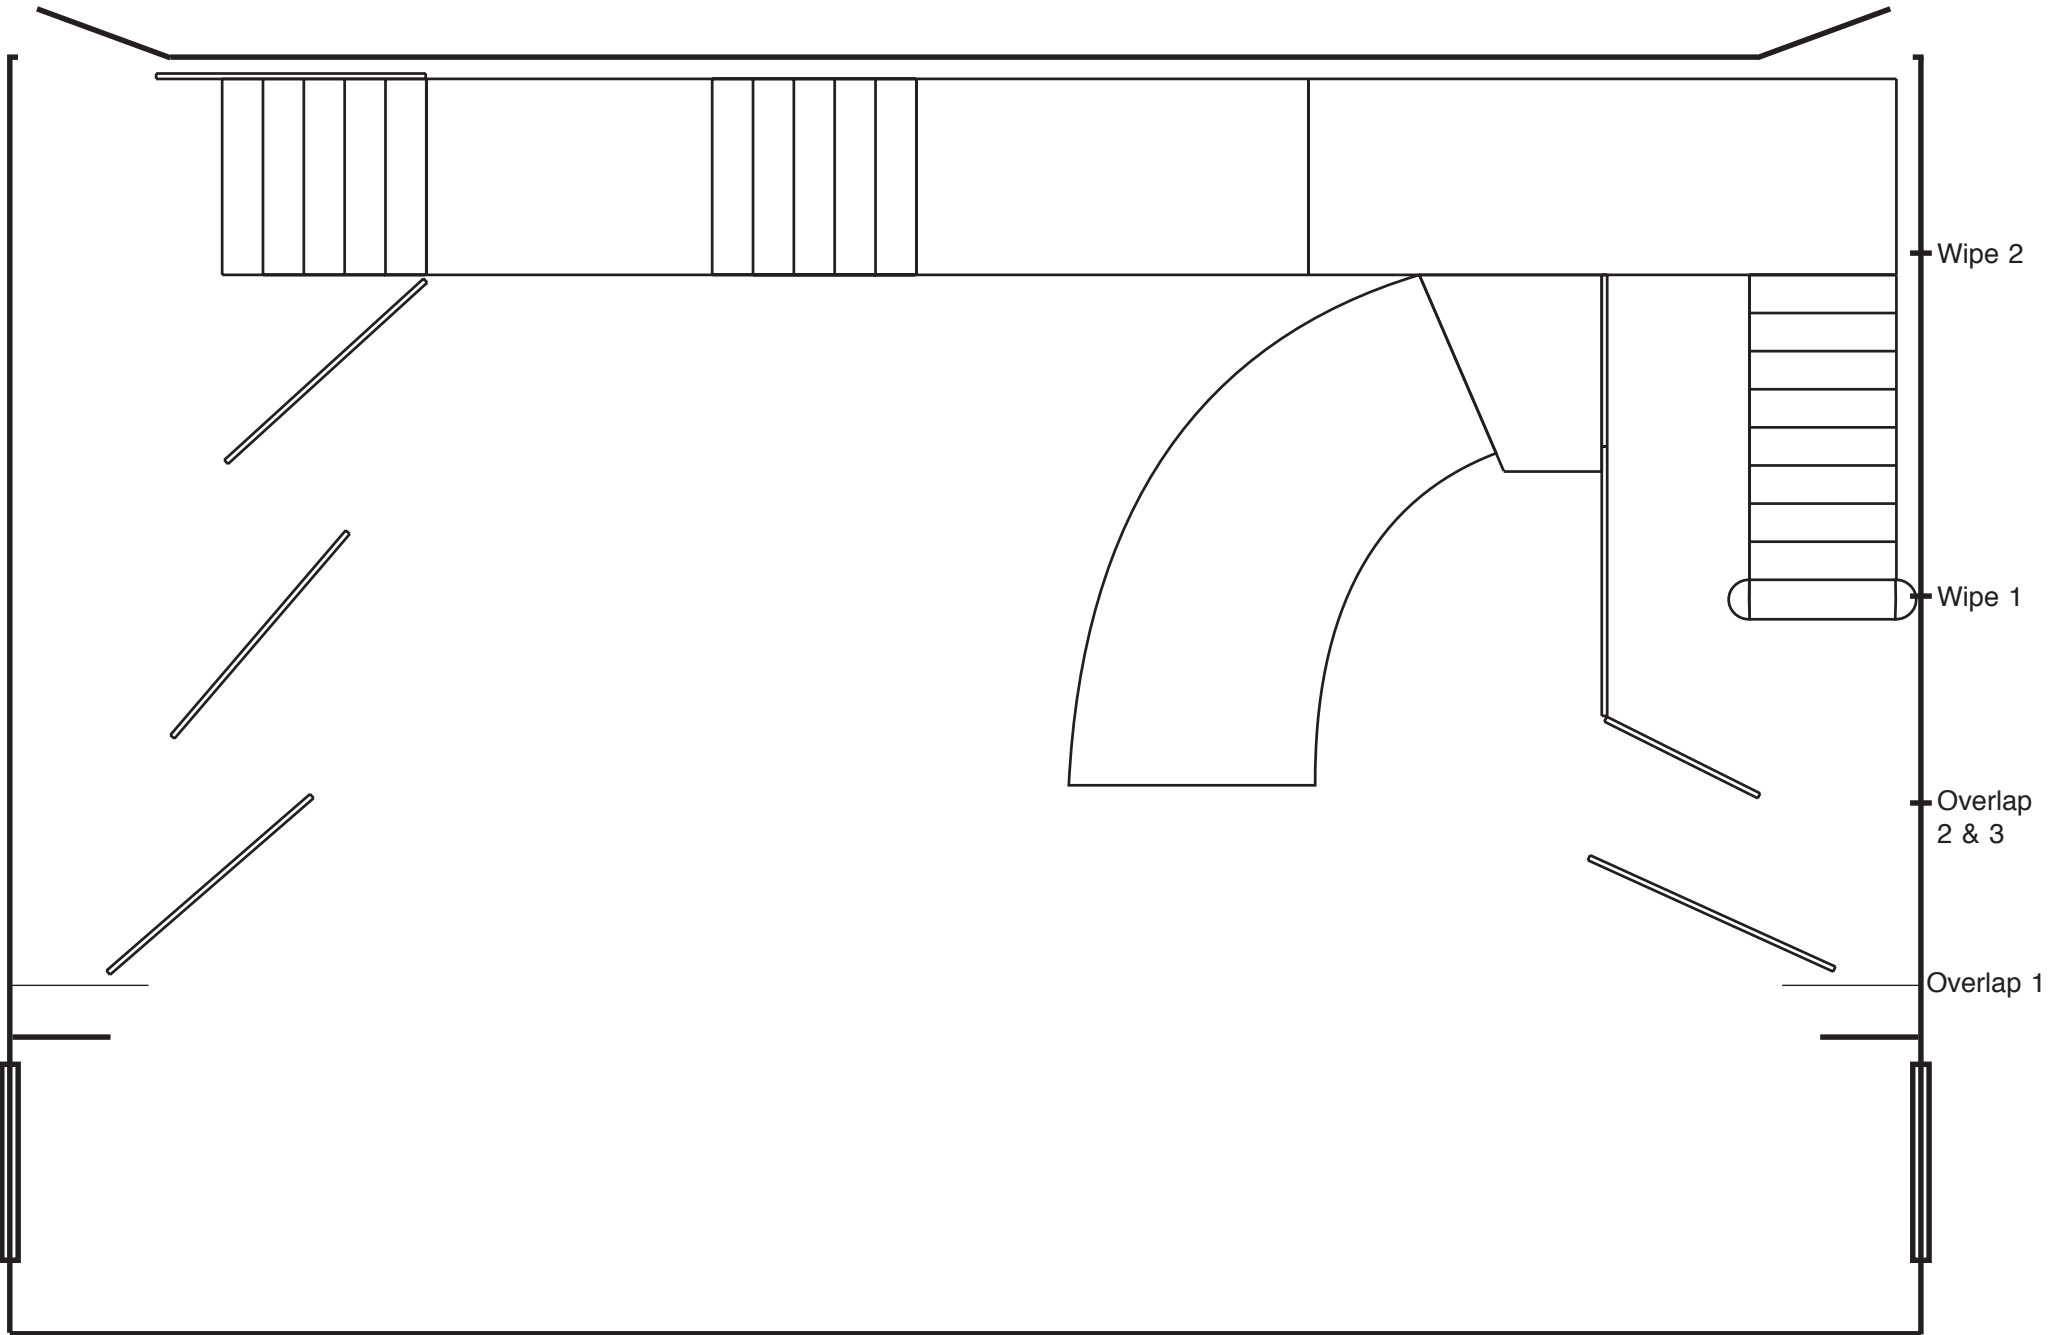

**1"=4'**

Show: 'Mame' Act II Scene 8

Broughton High School Theatre

1"=4'

Played in front of blacks on overlap 3.

Show: 'Mame' Act I Scene 9

Broughton High School Theatre

1"=4'