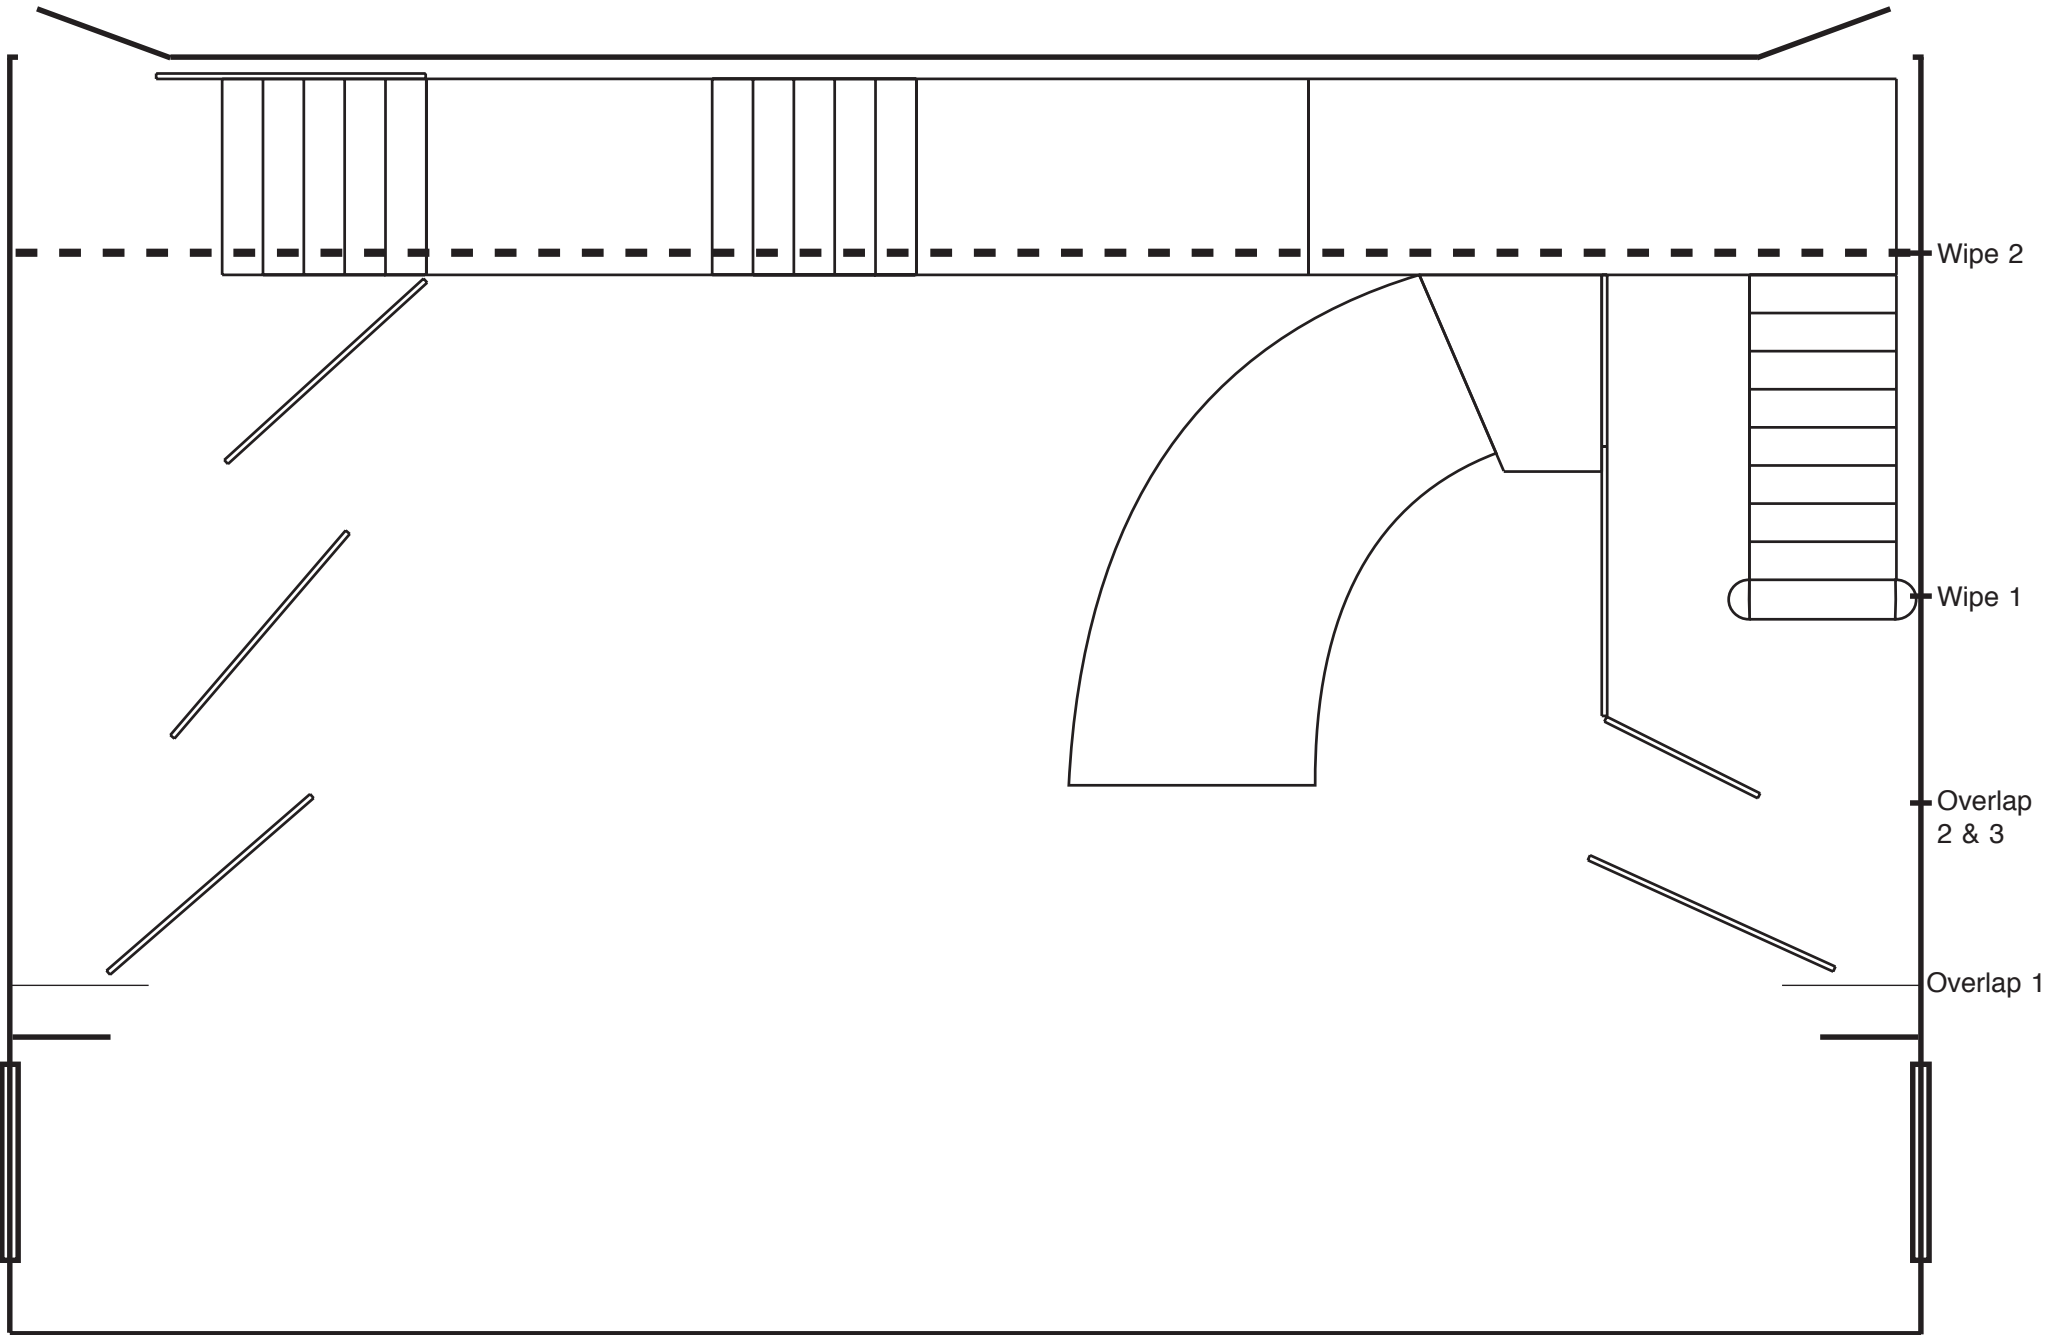

**1"=4'**

Show: 'Mame' Act II Scene 8

Broughton High School Theatre

1"=4'

Played in front of blacks on overlap 3.

Show: 'Mame' Act I Scene 9

Broughton High School Theatre

1"=4'