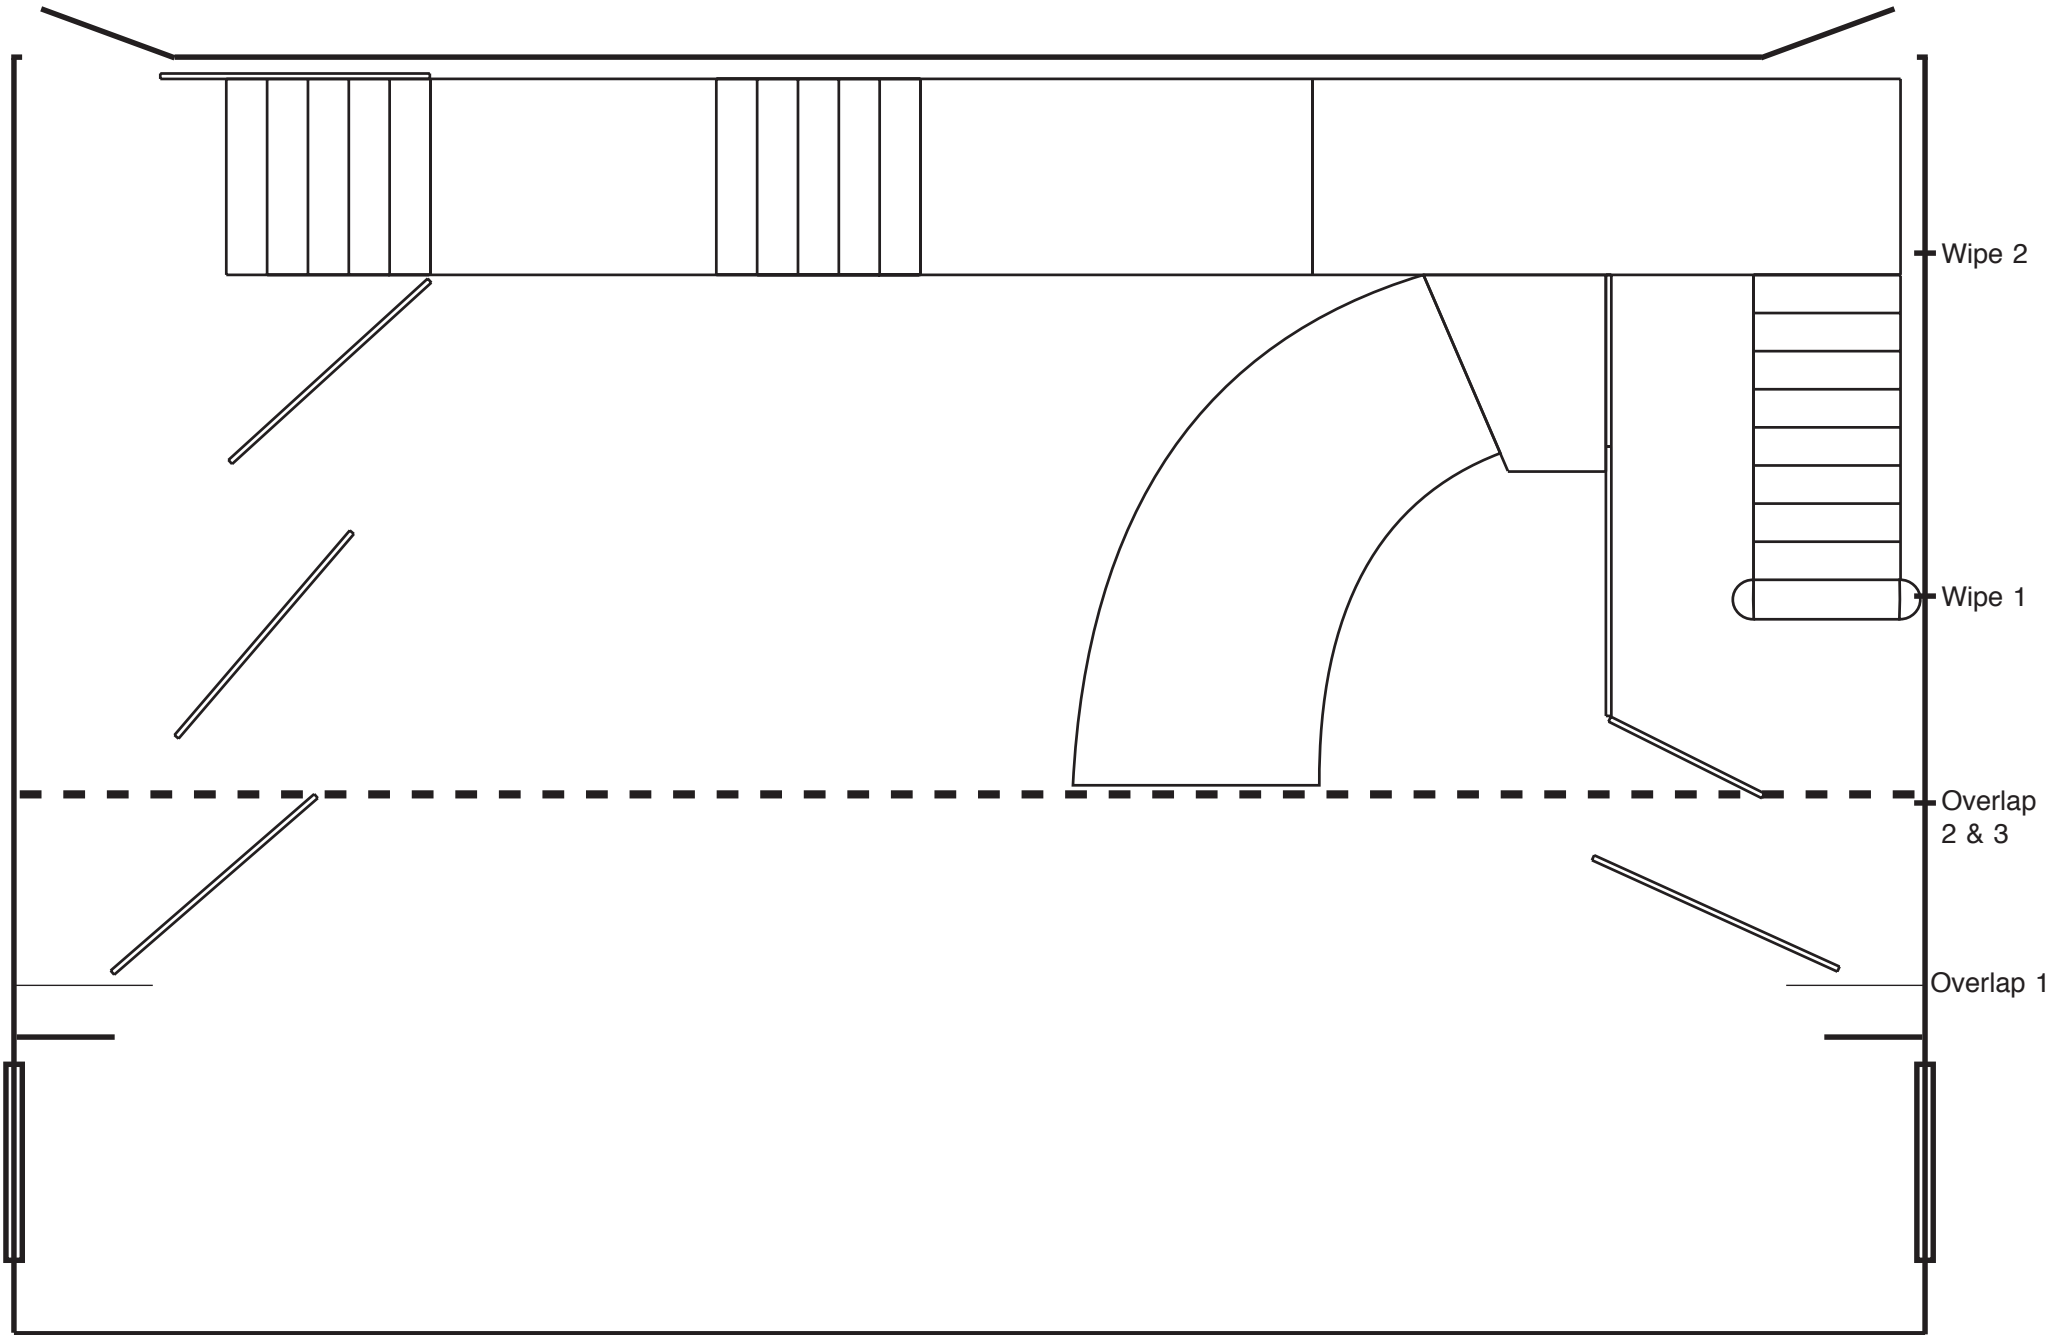

1"=4'

Show: 'Mame'

Act I Scene 6

Broughton High School Theatre

1"=4'

**Show: 'Mame' Act I Scene 7**

**Broughton High School Theatre**

Prosc. arch cloth on wipe 1 with back cloth on wipe 2. Stairs hidden.  
 Trucked piece with moon moves on/off stage as required.

**1"=4'**

Show: 'Mame' Act II Scene 8

Broughton High School Theatre

1"=4'

Played in front of blacks on overlap 3.

Show: 'Mame' Act I Scene 9

Broughton High School Theatre

1"=4'