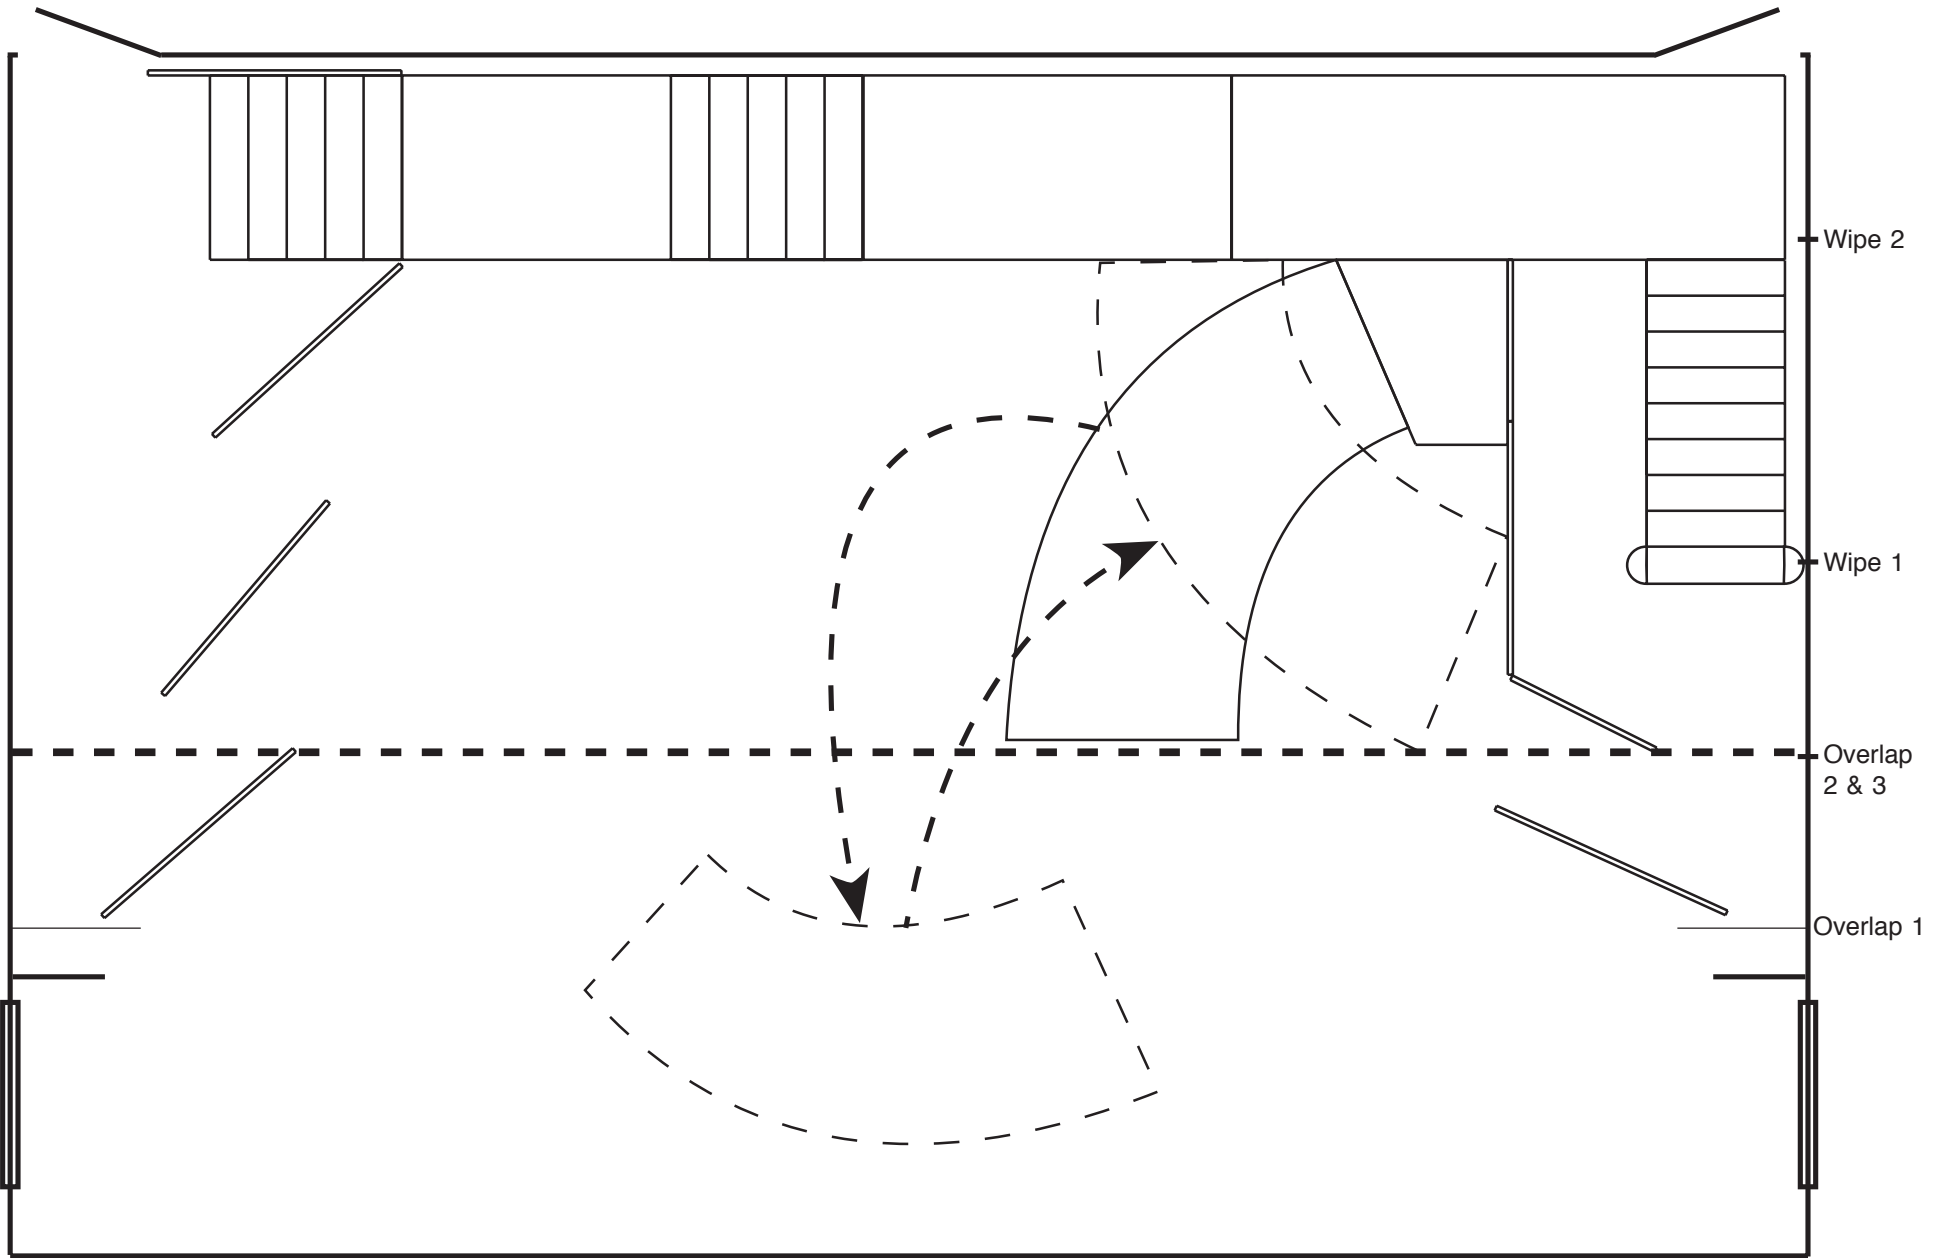

Show: 'Mame'

Act I Scene 1

Broughton High School Theatre

Skyscraper gauze on overlap 2 with blacks closed on overlap 3 (also preset)

1"=4'

Show: 'Mame' Act I Scene 2, 3, 4, 5A Broughton High School Theatre

Gauze & blacks open in B/O to reveal Mame's apartment (Mame's apartment cloth at back with skyscrapers and star cloth behind) (bed in scene 4, top of stairs?)

1"=4'

Show: 'Mame' Act I Scene 5B Broughton High School Theatre

1"=4'

Show: 'Mame'

Act I Scene 6

Broughton High School Theatre

1"=4'

**Show: 'Mame' Act I Scene 7**

**Broughton High School Theatre**

Prosc. arch cloth on wipe 1 with back cloth on wipe 2. Stairs hidden.  
 Trucked piece with moon moves on/off stage as required.