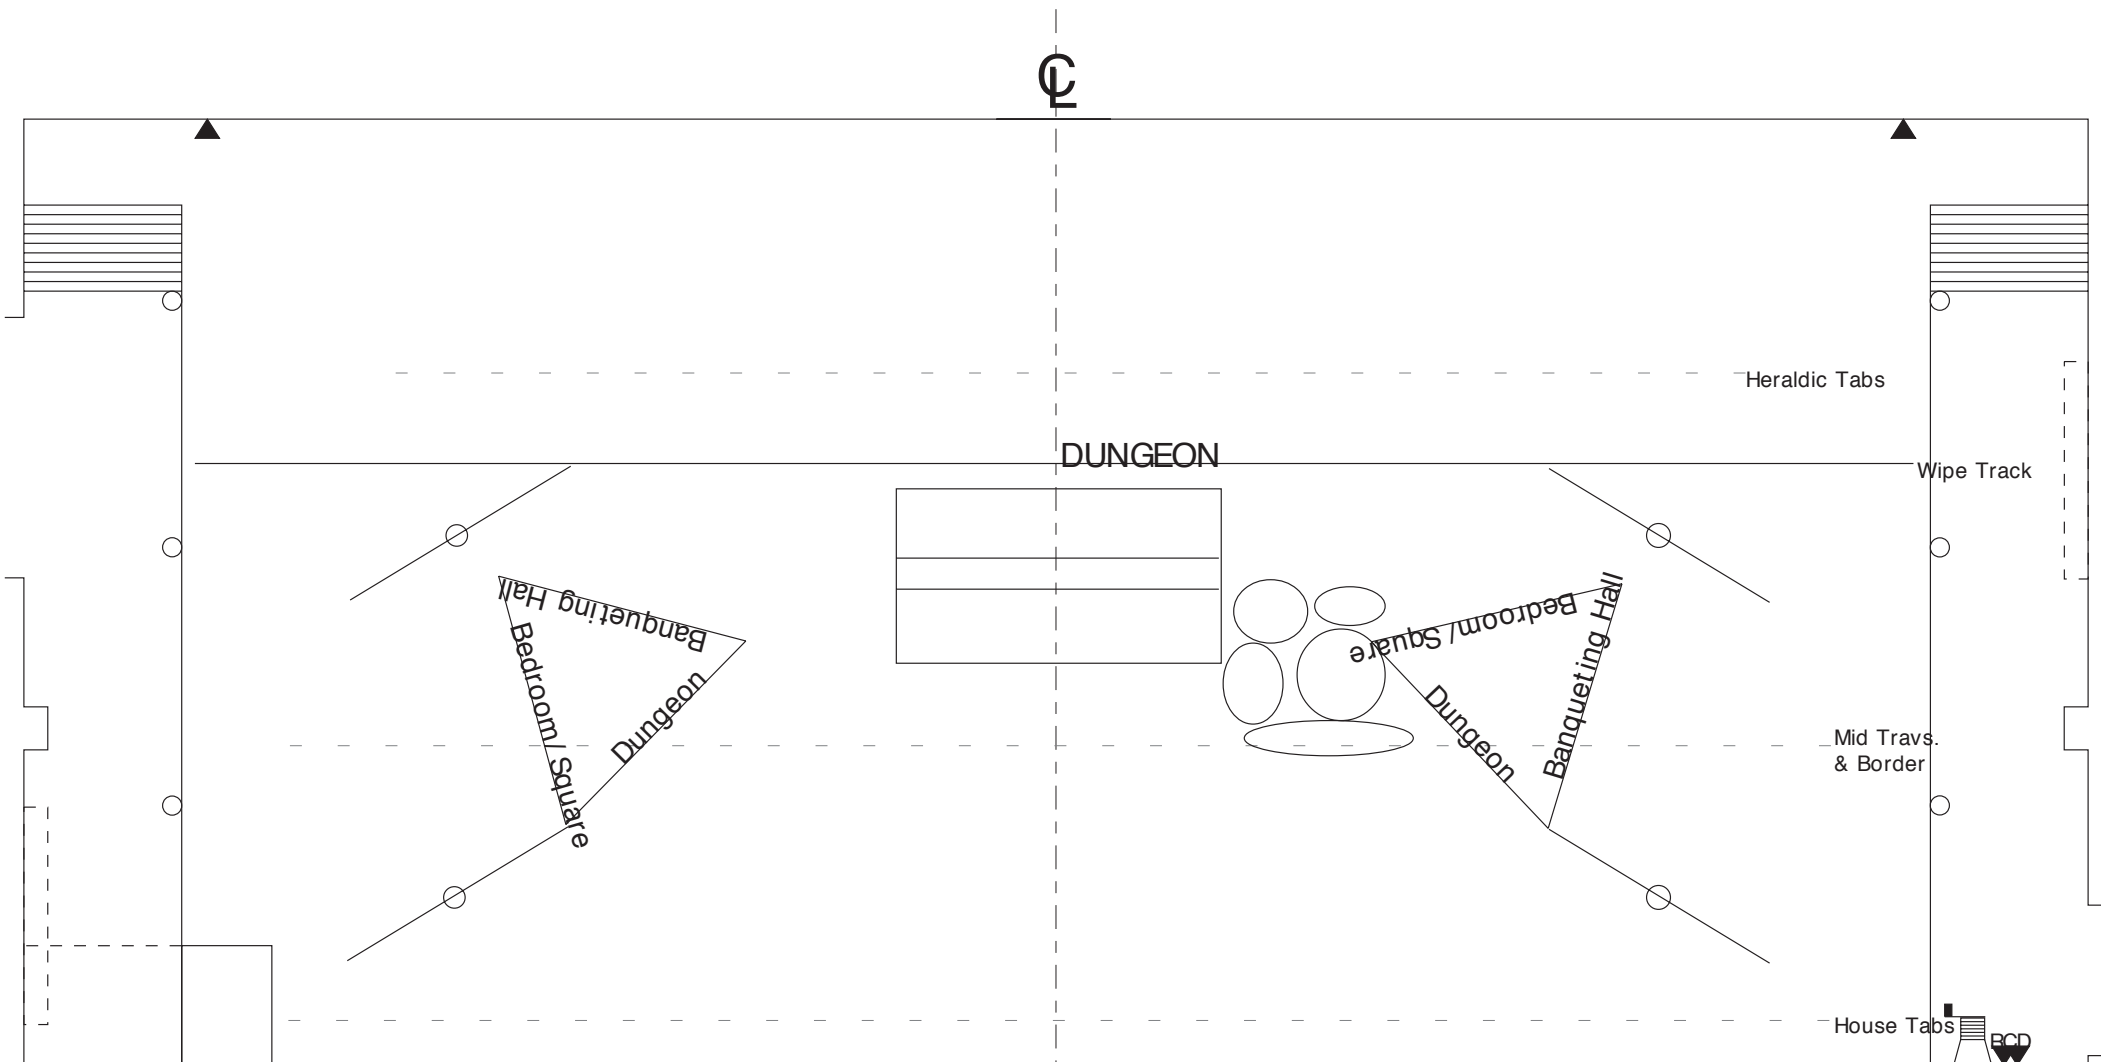

1:48 1:50

1:96 1:100

Act I Scene 1 : RED

Drawn 10/93 © Michael Hume Issue 1

Original 1:4¹⁸

This copy:

1:24 1:25
 1:48 1:50
 1:96 1:100

Once Upon A Castle"