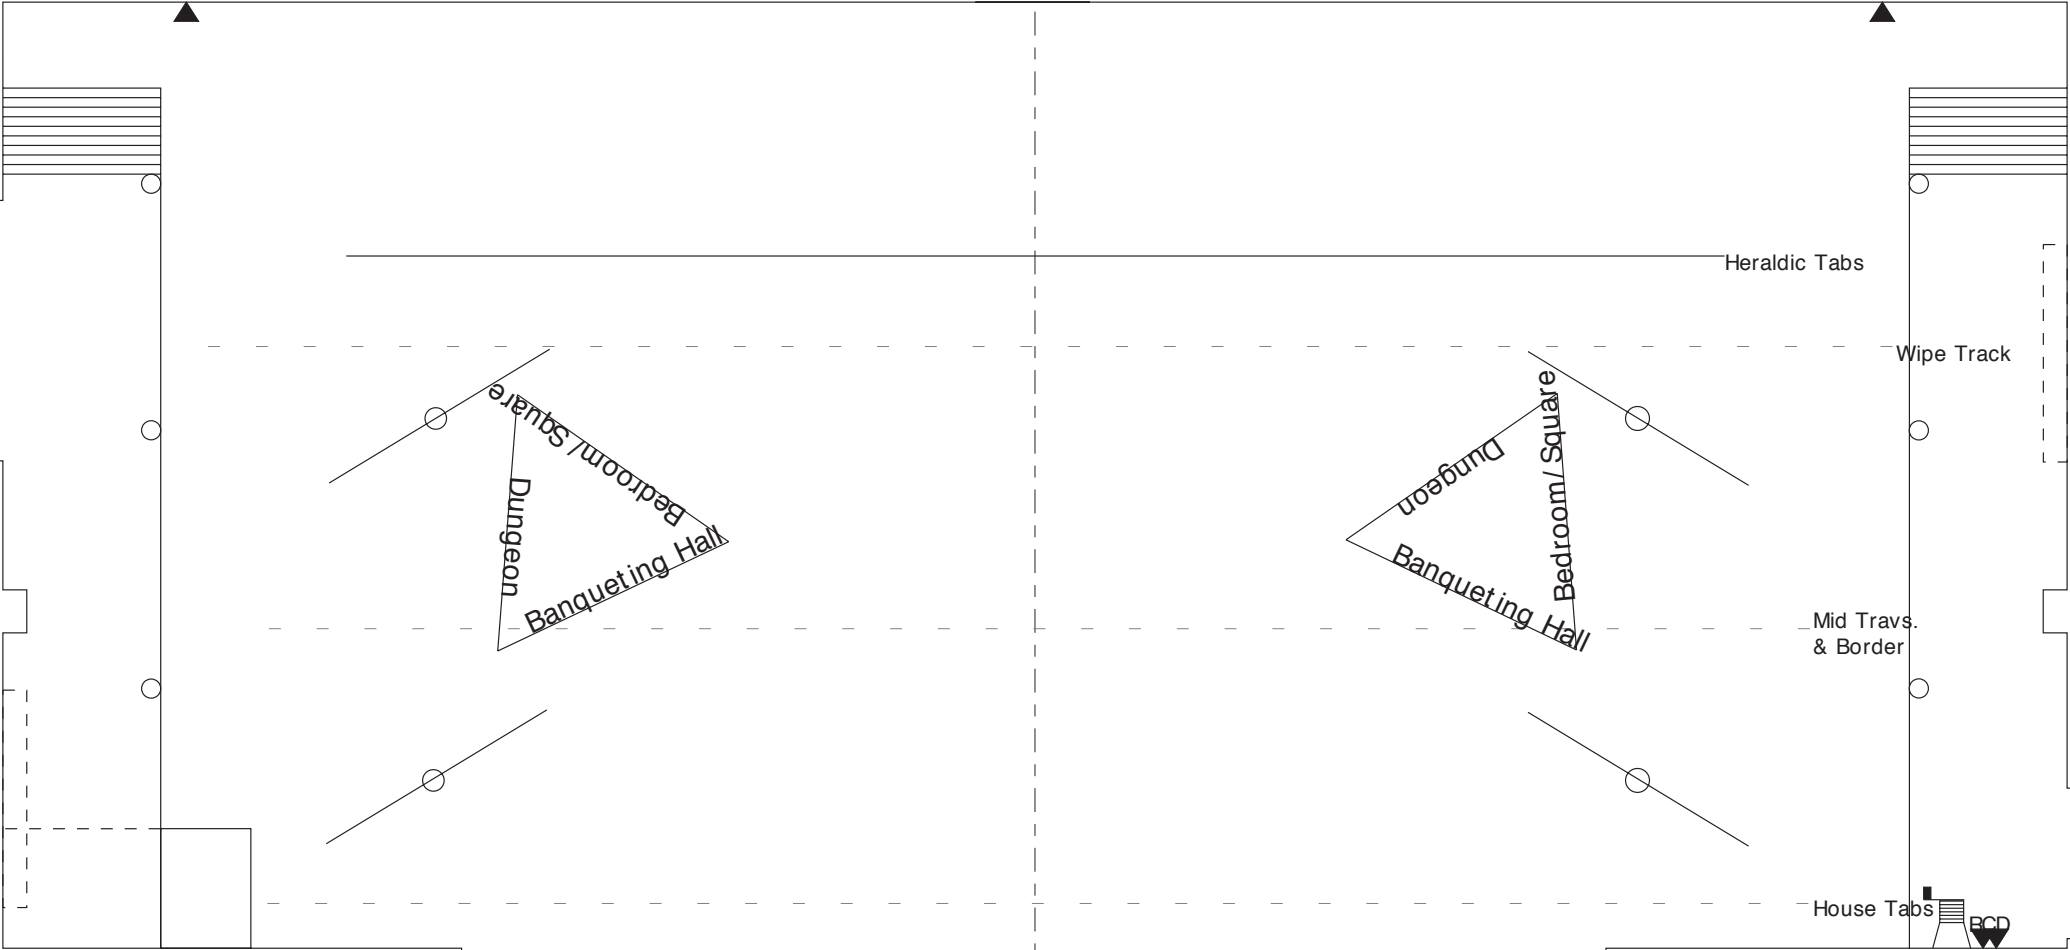

©

Original 1:4¹⁸

Once Upon A Castle"

This copy:

1:24 1:25

1:48 1:50

1:96 1:100

Act I Scene 3 : GREEN

Drawn 10/93 © Michael Hume Issue 1

©