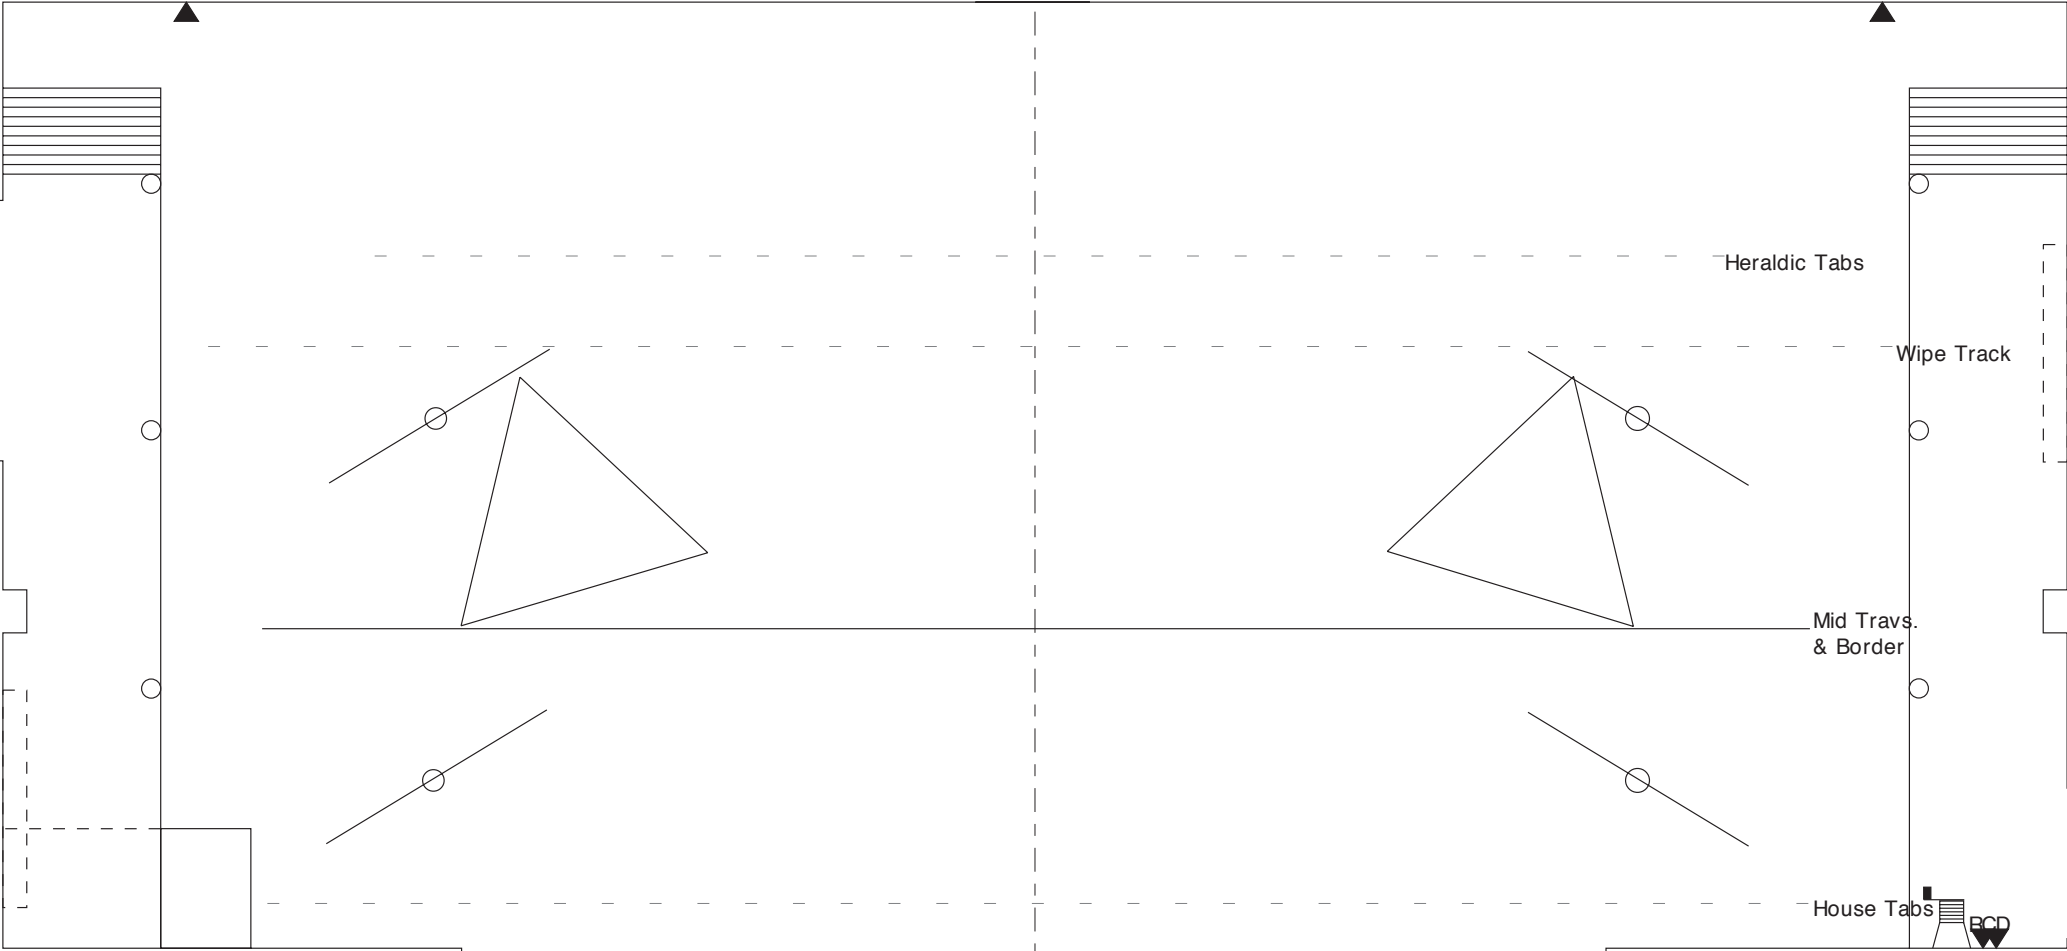

1:48 1:50

1:96 1:100

Act I Scene 3 : GREEN

Drawn 10/93 © Michael Hume Issue 1

©

©

Original 1:48 "Once Upon A Castle"

This copy:
 1:24 1:25
 1:48 1:50
 1:96 1:100