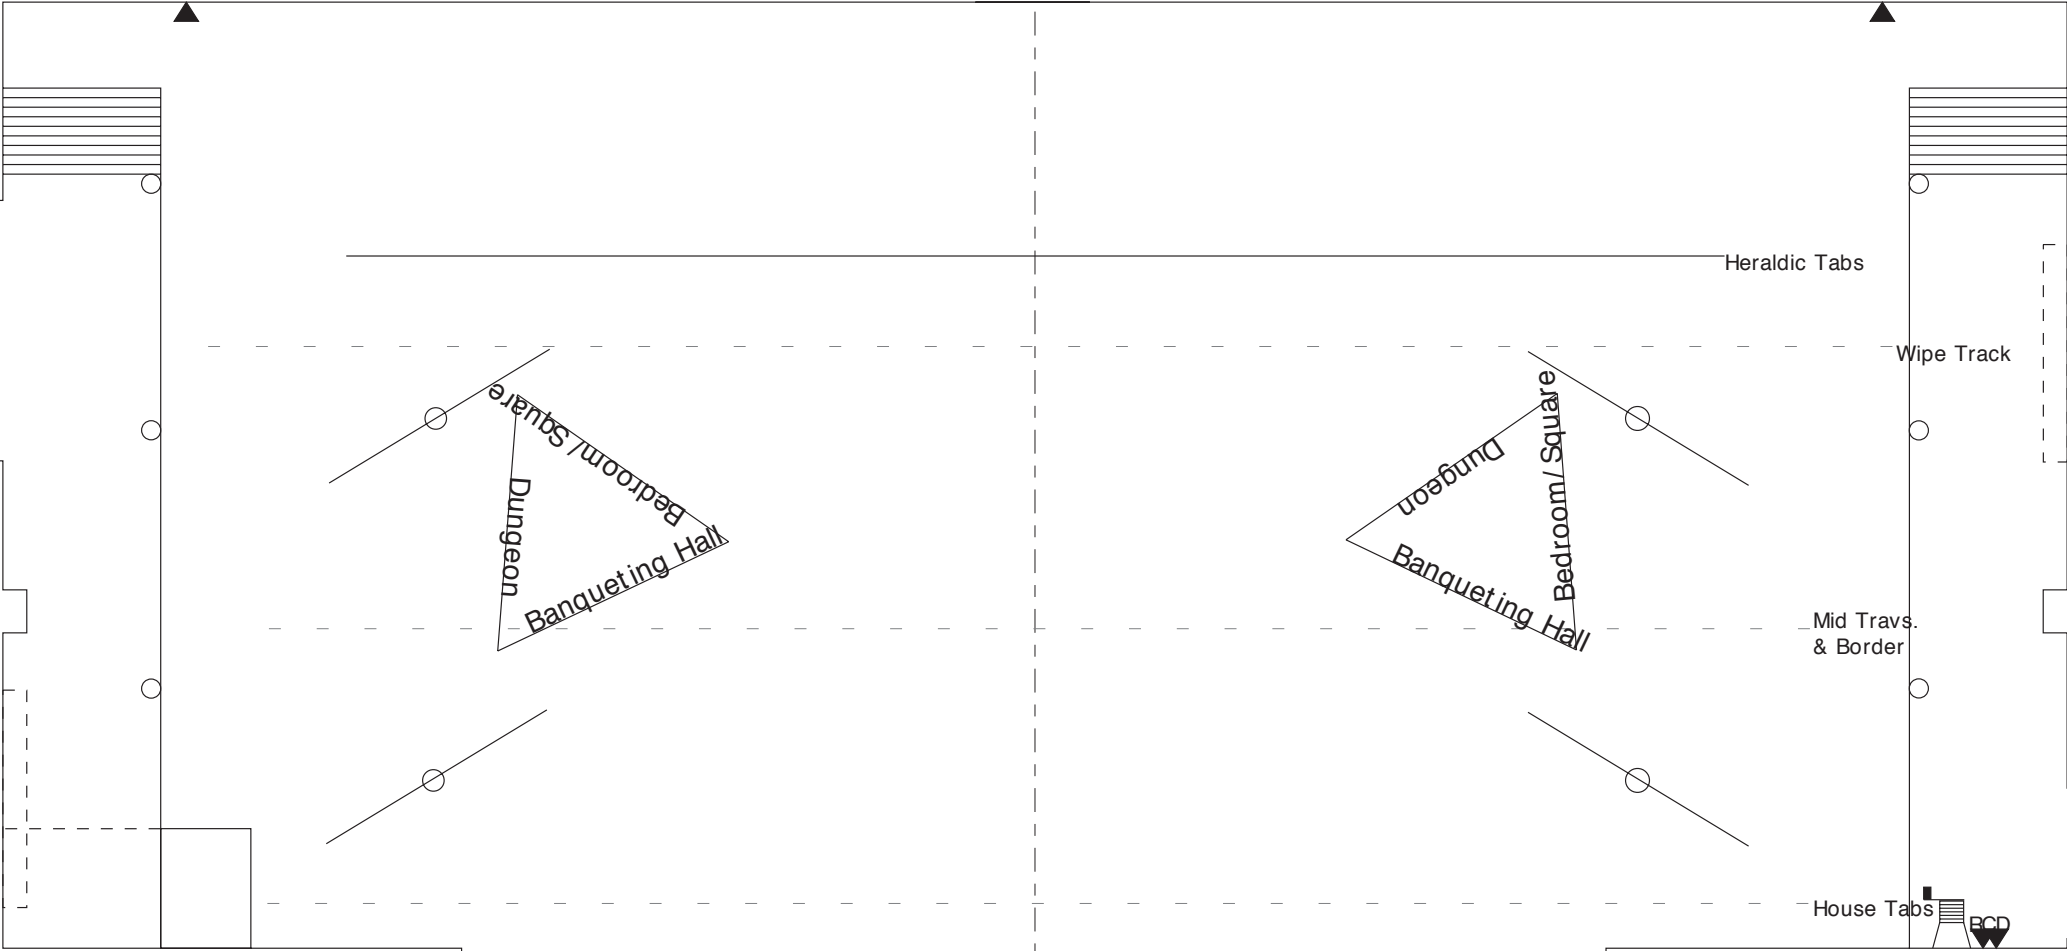

Original 1:4¹⁸

This copy:

1:24 1:25
 1:48 1:50
 1:96 1:100

Once Upon A Castle"

Act II Scene 2 : YELLOW

Drawn 10/93 © Michael Hume Issue 1

Ⓒ

©