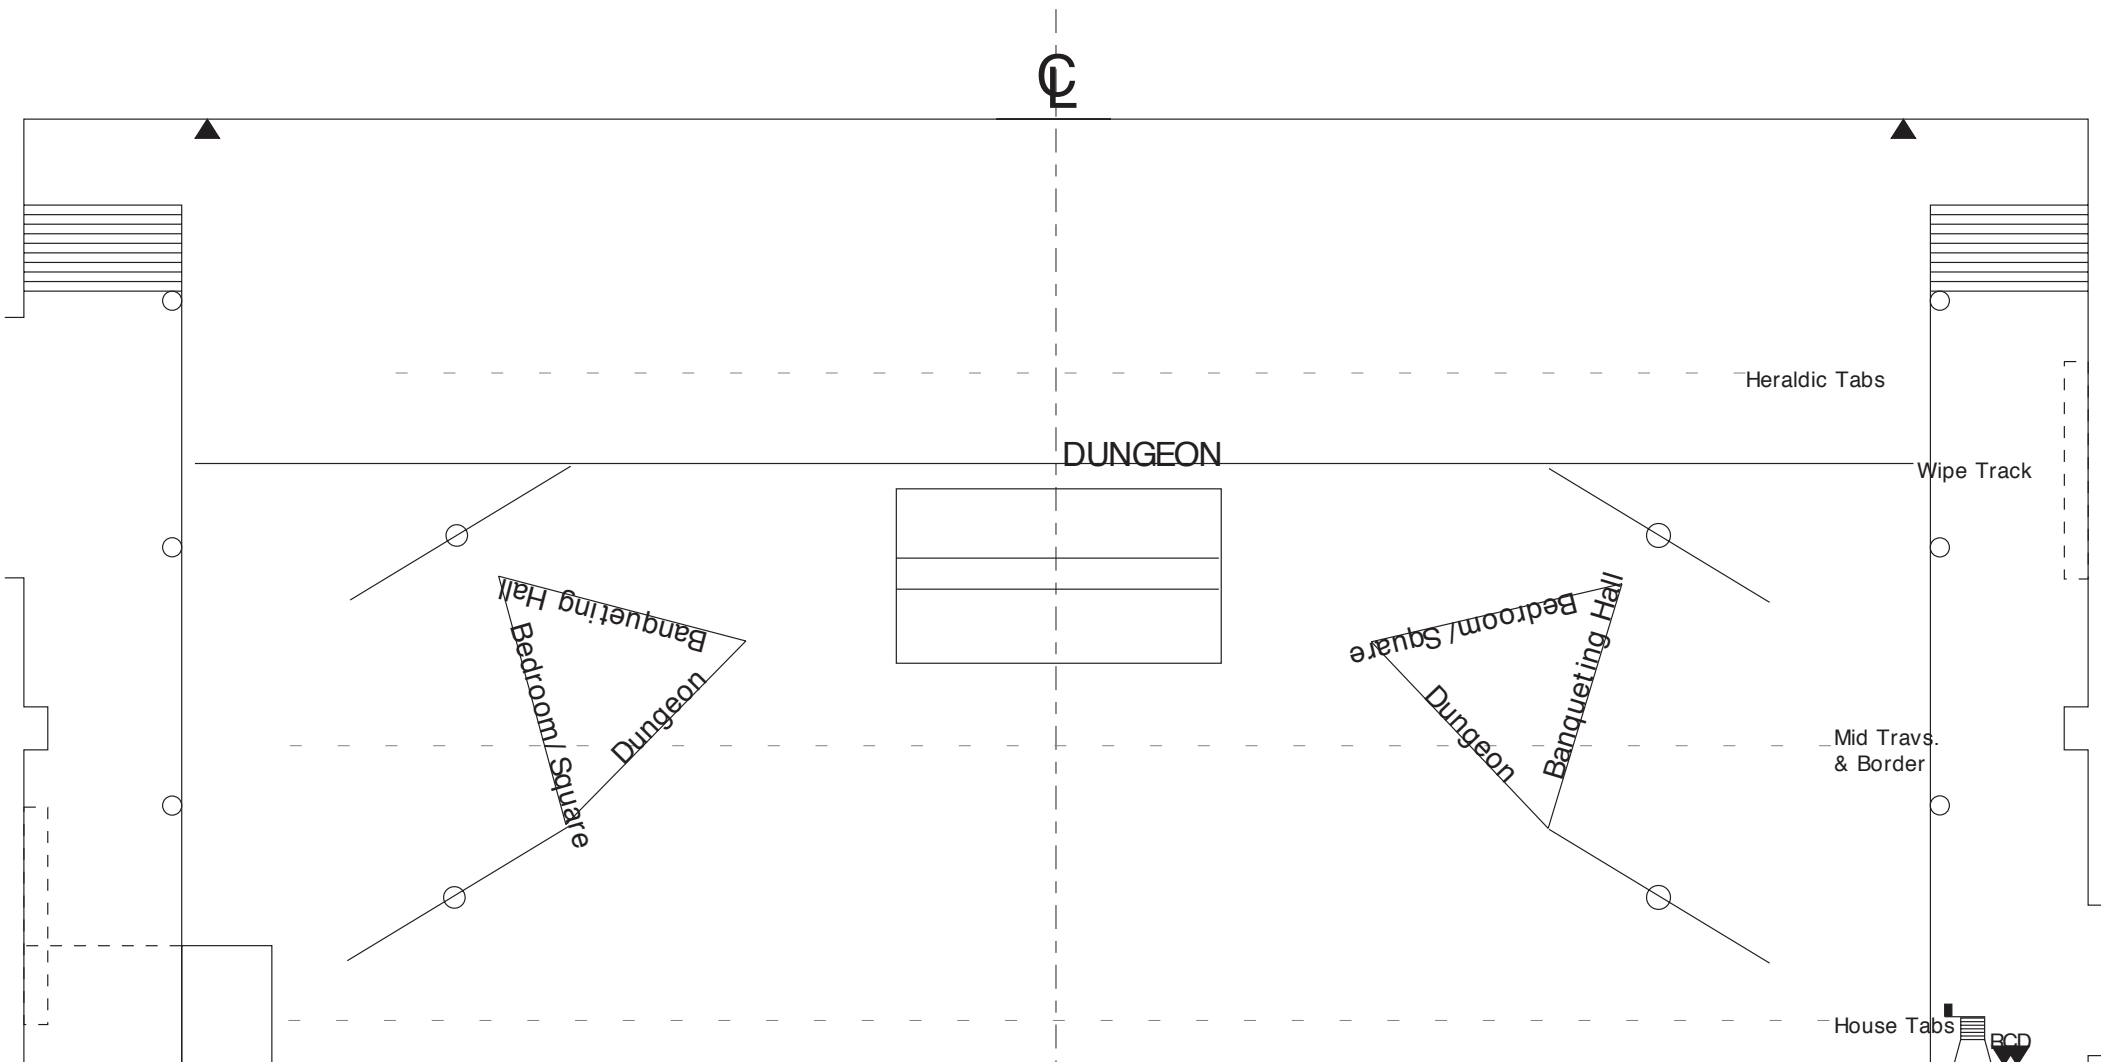

Original 1:4¹⁸

This copy:

1:24 1:25
1:48 1:50
1:96 1:100

Once Upon A Castle"

Act II Scene 4 : YELLOW

Drawn 10/93 © Michael Hume Issue 1