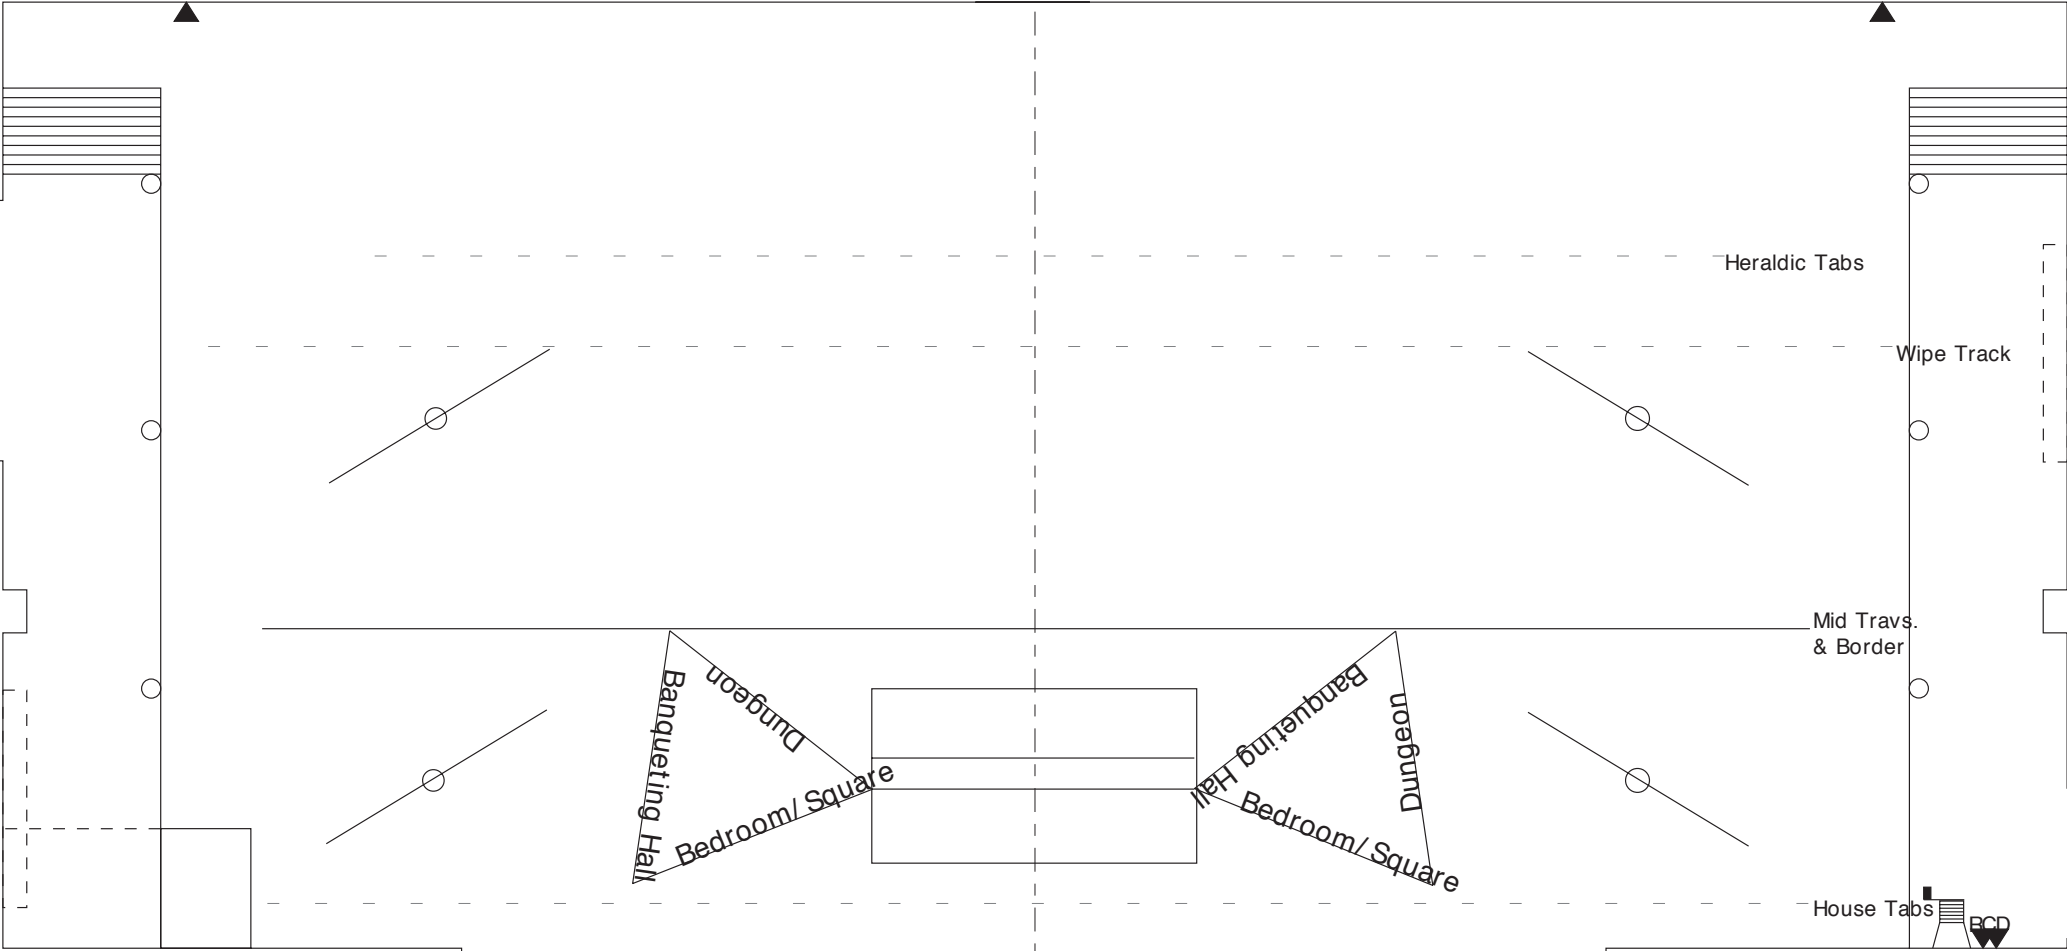

Original 1:4" **Once Upon A Castle"**

This copy:

1:24 1:25

1:48 1:50

1:96 1:100

Act II Scene 1 : GREY

Drawn 10/93 © Michael Hume Issue 1

©