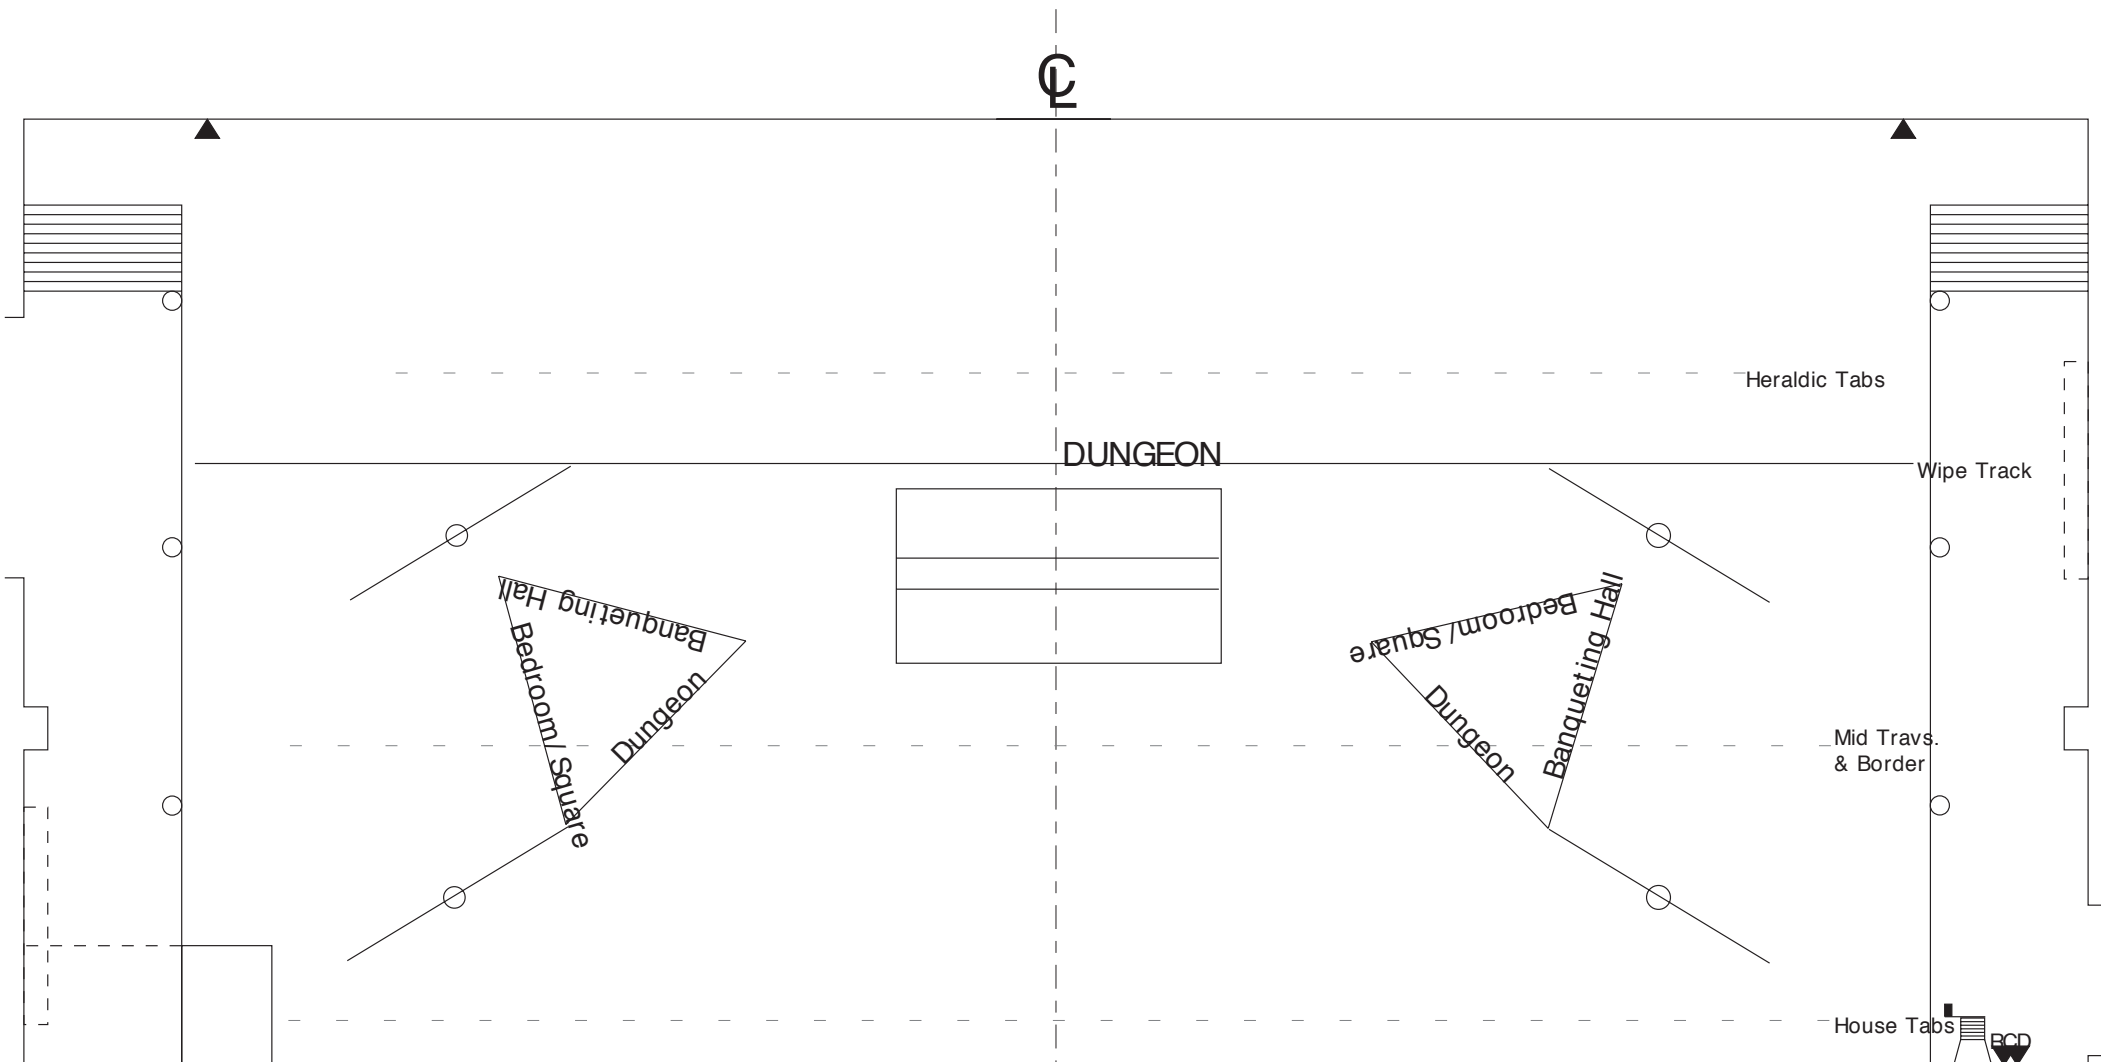

Original 1:4¹⁸

This copy:

1:24 1:25
1:48 1:50
1:96 1:100

Once Upon A Castle"

Act I Scene 5 : YELLOW

Drawn 10/93 © Michael Hume Issue 1

Ⓒ