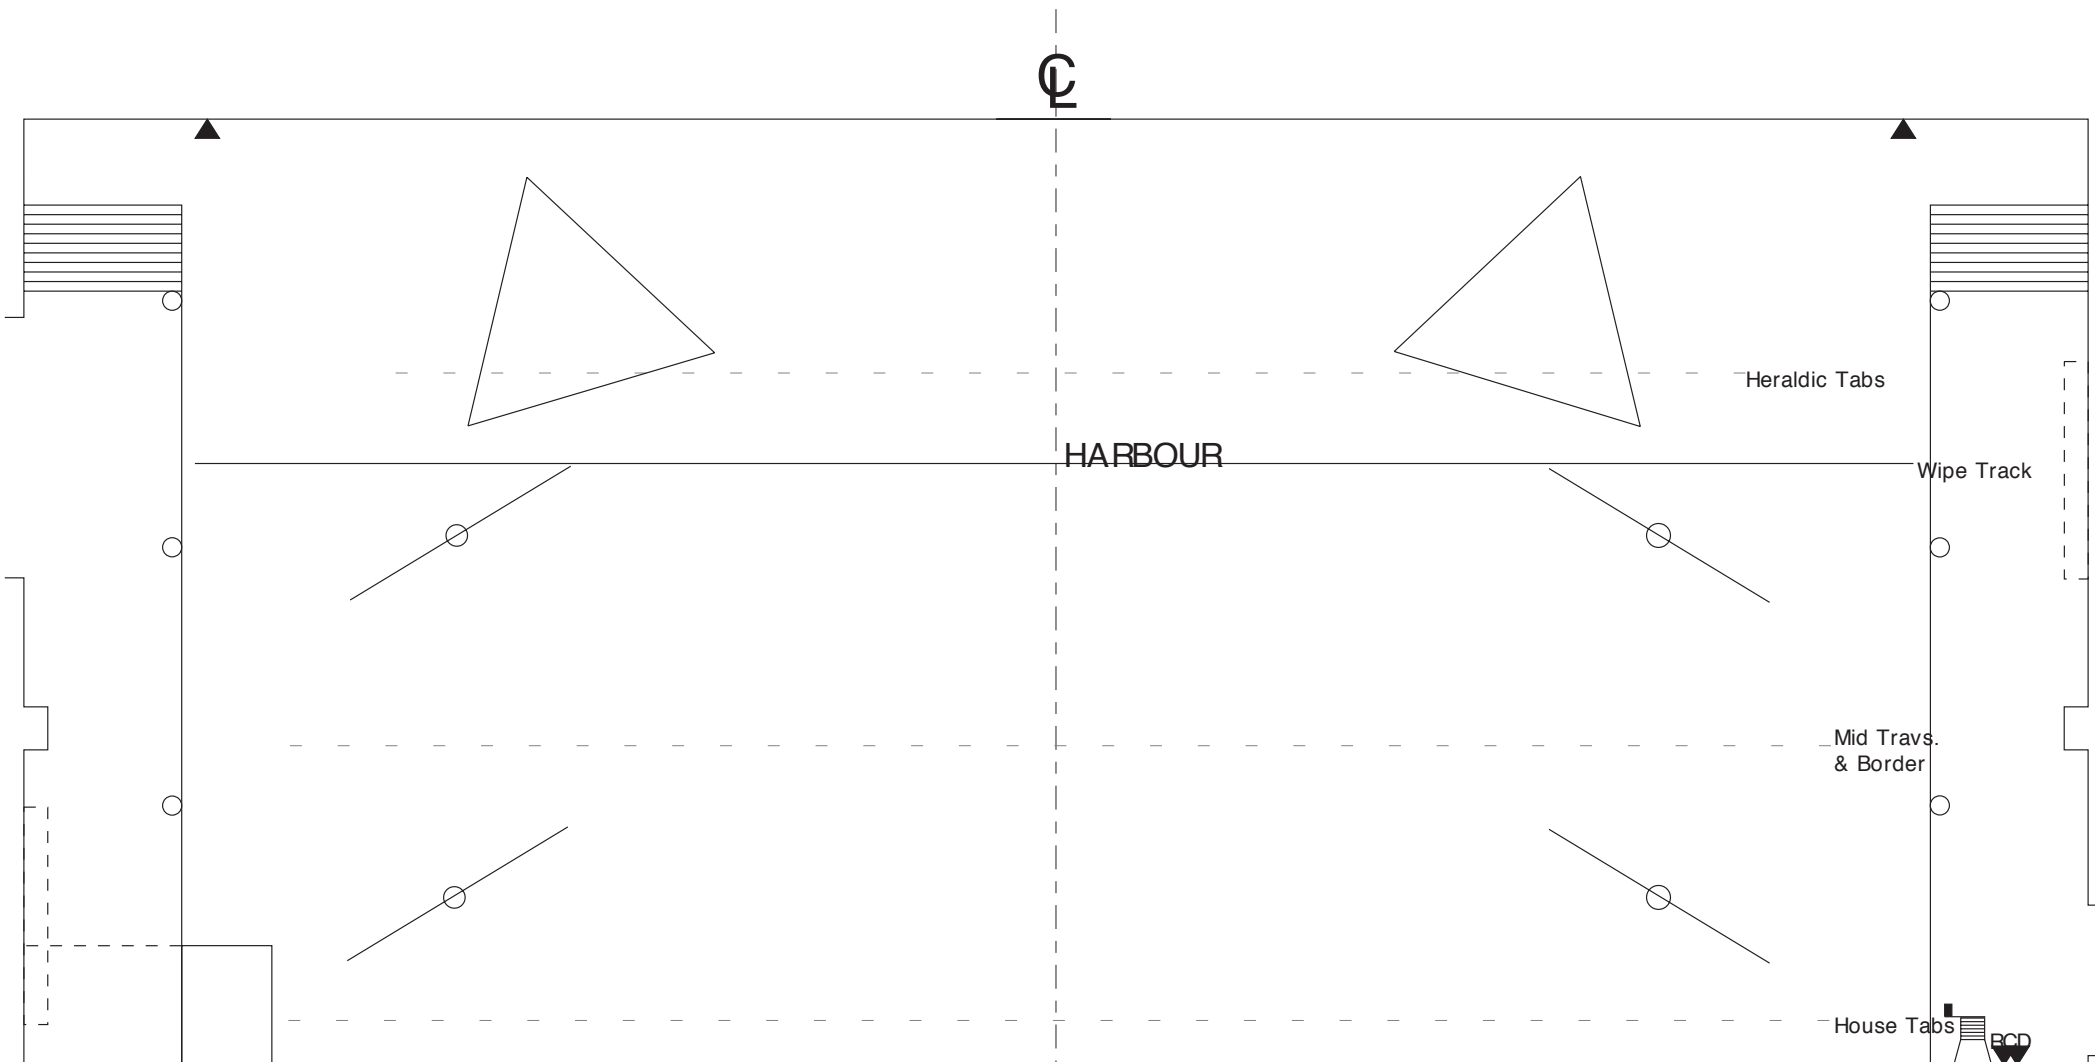

Original 1:48 "Once Upon A Castle"

This copy:
1:24 1:25
1:48 1:50
1:96 1:100

Act I Scene 6

Drawn 10/93 © Michael Hume Issue 1

C