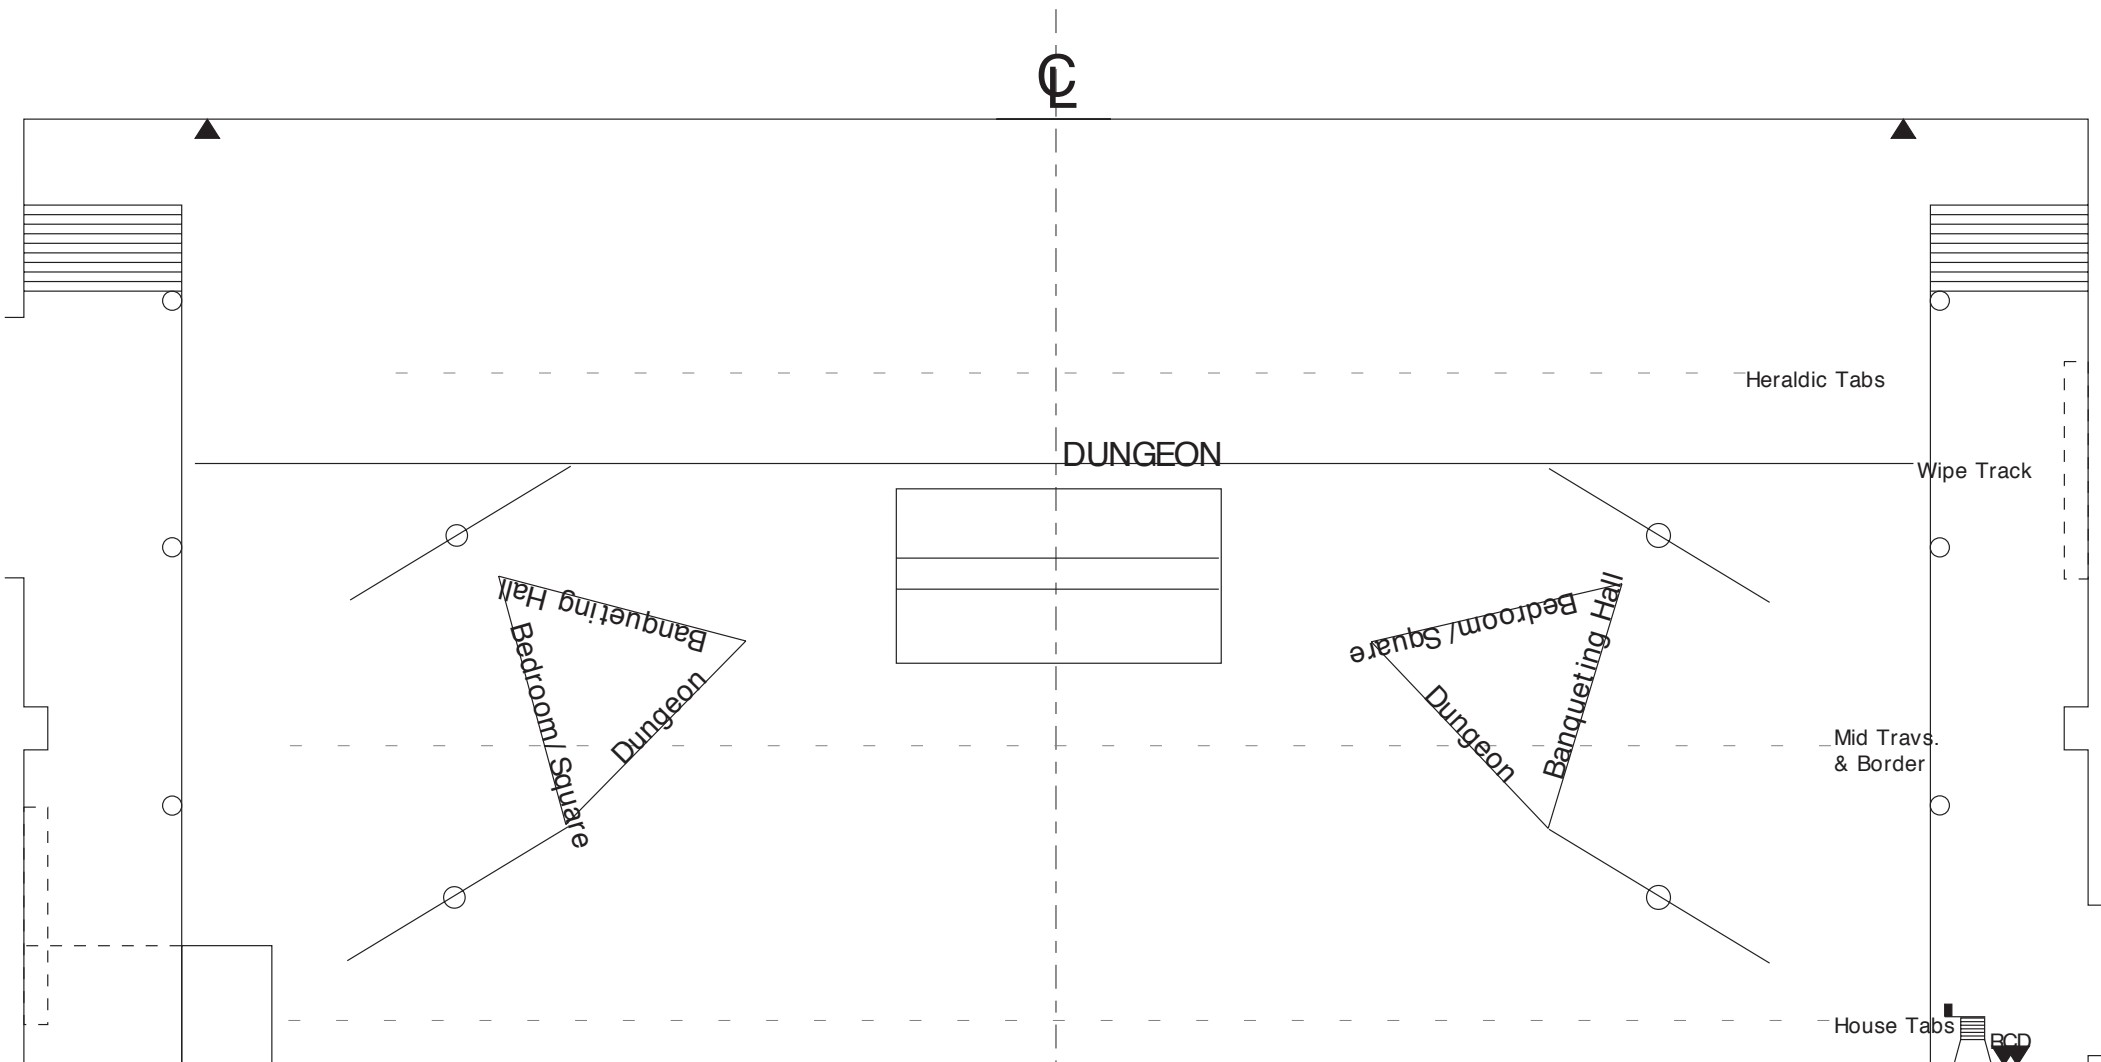

Original 1:4" **Once Upon A Castle"**

This copy:

1:24 1:25

1:48 1:50

1:96 1:100

Act II Scene 1 : GREY

Drawn 10/93 © Michael Hume Issue 1

©