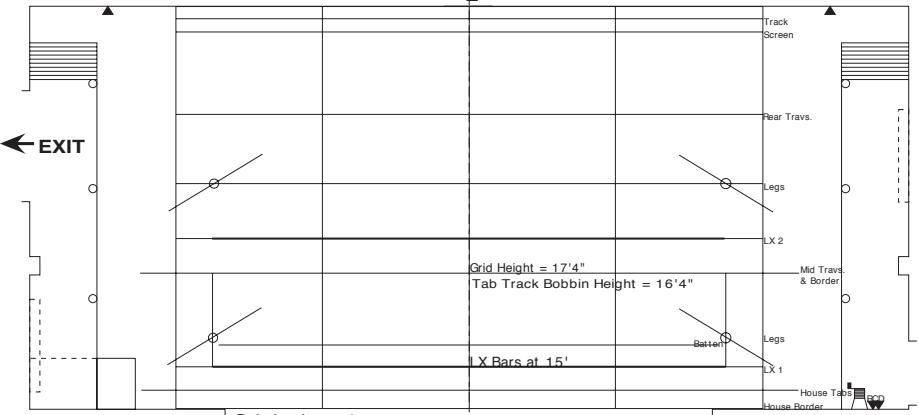

Ⓢ

Original 1:48

This copy:
 1:24 1:25
 1:48 1:50
 1:96 1:100

Currie High School

Stage plan detailing grid structure
 Drawn 10/93 © Michael Hume

Stage level +3'1"

← EXIT

← EXIT