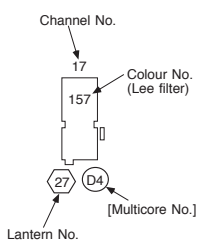

"Oklahoma!" - FCT Fringe 1996
Inverleith Church Hall

Lighting Plan (1:25)
Lighting Designer: Mike Hume
© 07/96

Quartet 22/40

Minuette Profile

Prelude 28/40

Cantata 18/32

Silhouette 15

Cantata FS c/w magazine (on stand)

Cadenza EP c/w Rainbow colour scroller fitment

M16 Birdie (Wide)

M16 Birdie (Narrow)

Coda 500/3

Nocturne 1K

Minuette F

Cantata F

Scroller Colours	
024	203
157	201
021	118
105	194
015	136
285	328
103	192
159	153