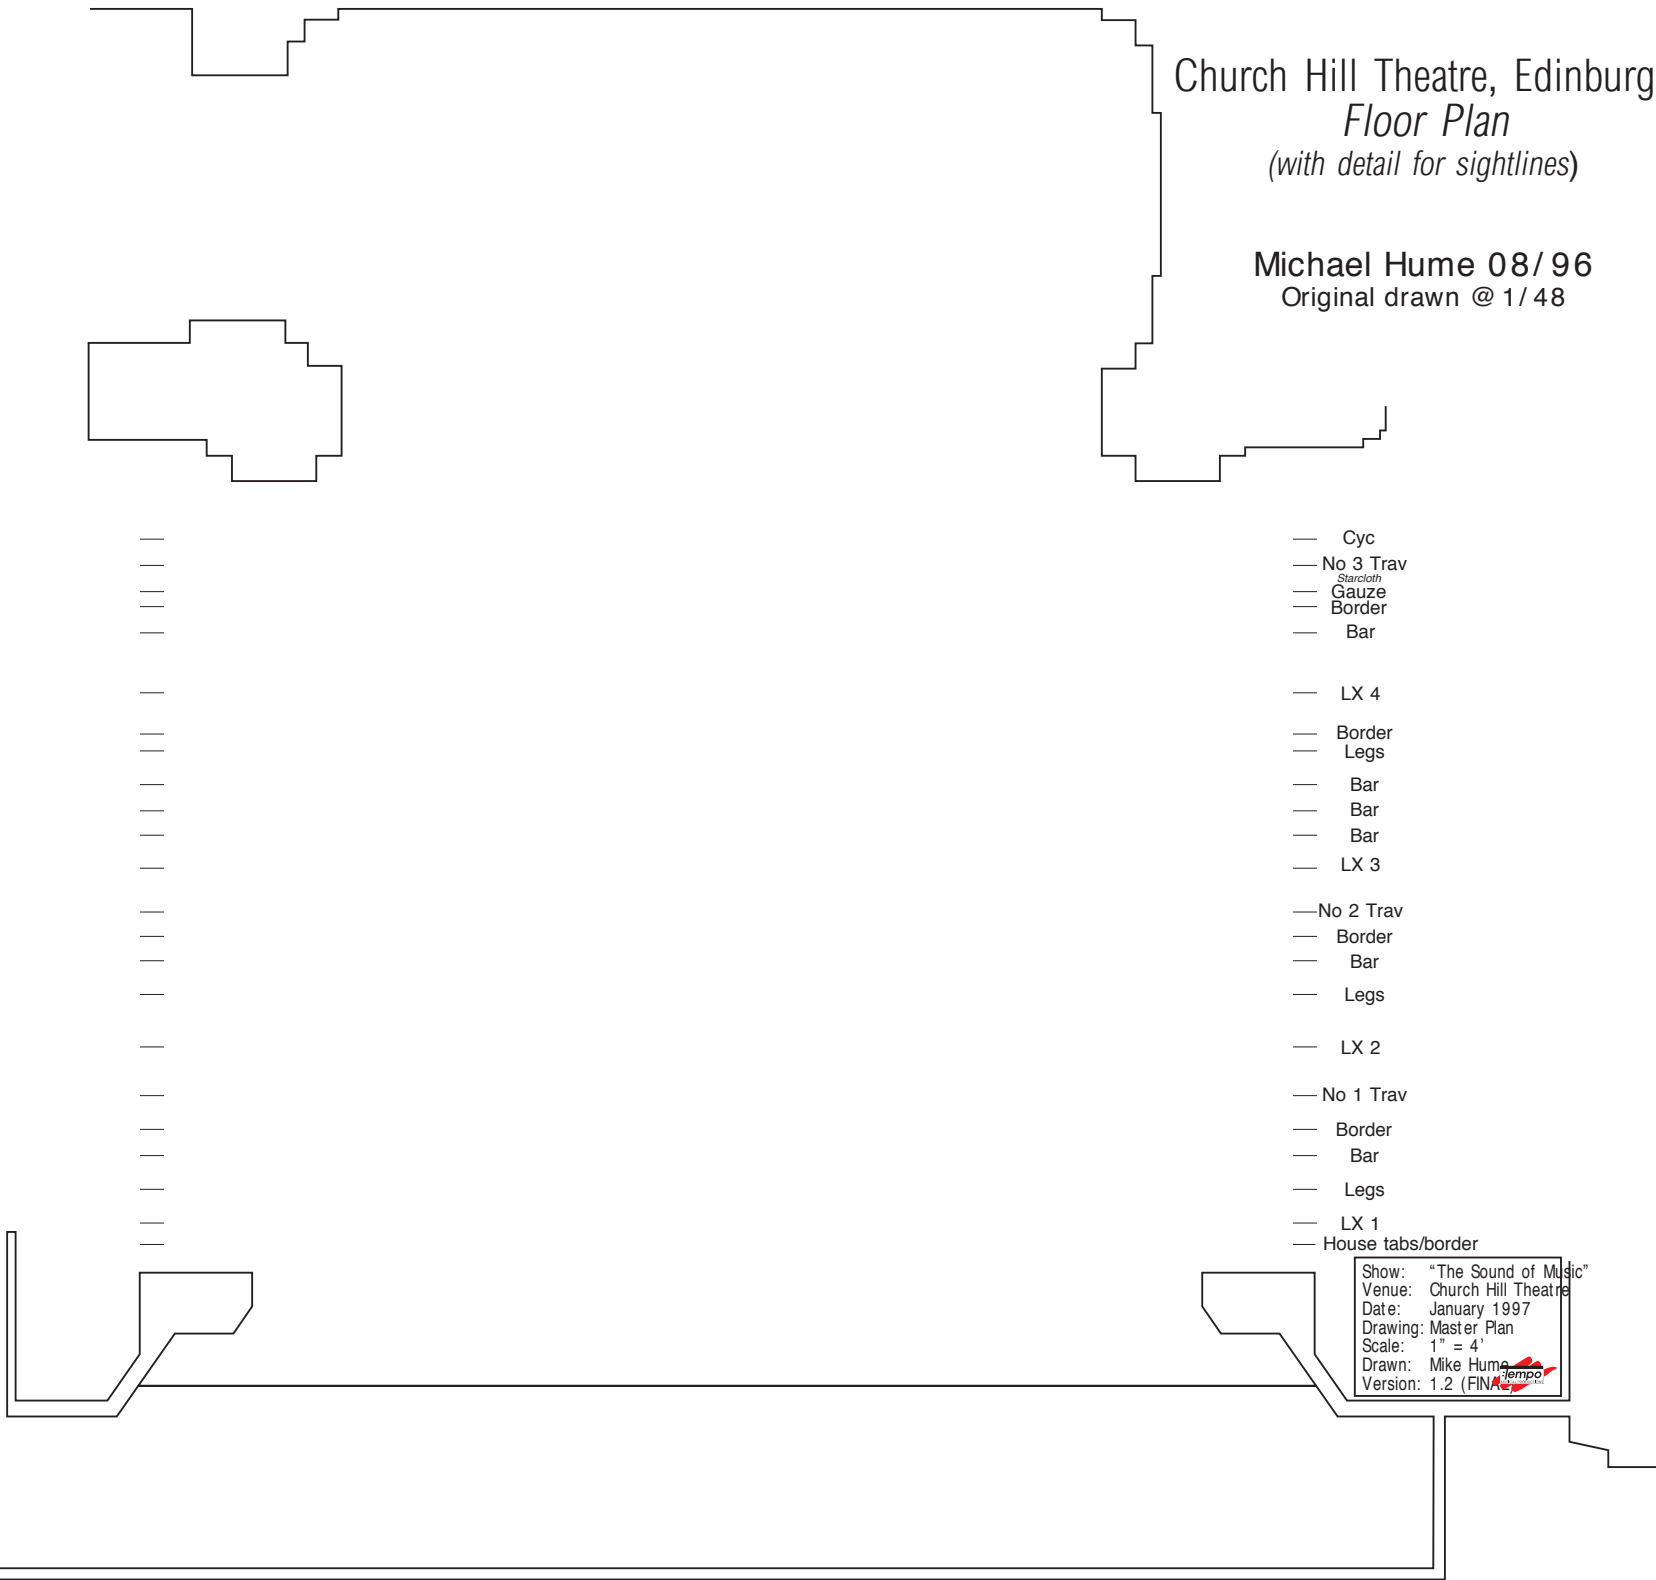

Church Hill Theatre, Edinburgh  
*Floor Plan*  
 (with detail for sightlines)

Michael Hume 08/96  
 Original drawn @ 1/48

— Cyc  
 — No 3 Trav  
 — *Starcloth*  
 — Gauze  
 — Border  
 — Bar

— LX 4  
 — Border  
 — Legs  
 — Bar  
 — Bar  
 — Bar  
 — LX 3

— No 2 Trav  
 — Border  
 — Bar  
 — Legs

— LX 2  
 — No 1 Trav  
 — Border  
 — Bar  
 — Legs  
 — LX 1  
 — House tabs/border

Show: "The Sound of Music"  
 Venue: Church Hill Theatre  
 Date: January 1997  
 Drawing: Master Plan  
 Scale: 1" = 4'  
 Drawn: Mike Hume  
 Version: 1.2 (FINAL)