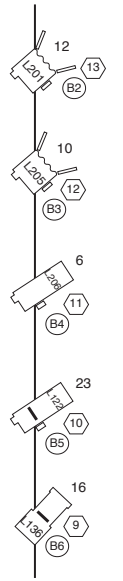

Venue	The Old Athenaeum, Glasgow
Show	"Two Weeks with the Queen"
Company	Scottish Youth Theatre: Mayfest '97
L.D.	Mike Hume
Drawing	Lighting Plan
Version	1.0
Date	08/05/97
Scale	1:24
Drawn	Mike Hume

SR ADVANCE

SL ADVANCE

A	FOH BAR
B	SR FOH
C	SL FOH
D	LX 1
E	SR BOOM
F	SL BOOM
G	CONTROL ROOM