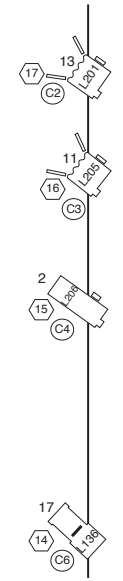

Venue	The Old Athenaeum, Glasgow
Show	"Two Weeks with the Queen"
Company	Scottish Youth Theatre: Mayfest '97
L.D.	Mike Hume
Drawing	Lighting Plan
Version	1.0
Date	08/05/97
Scale	1:24
Drawn	Mike Hume

SR ADVANCE

SL ADVANCE

A	FOH BAR
B	SR FOH
C	SL FOH
D	LX 1
E	SR BOOM
F	SL BOOM
G	CONTROL ROOM