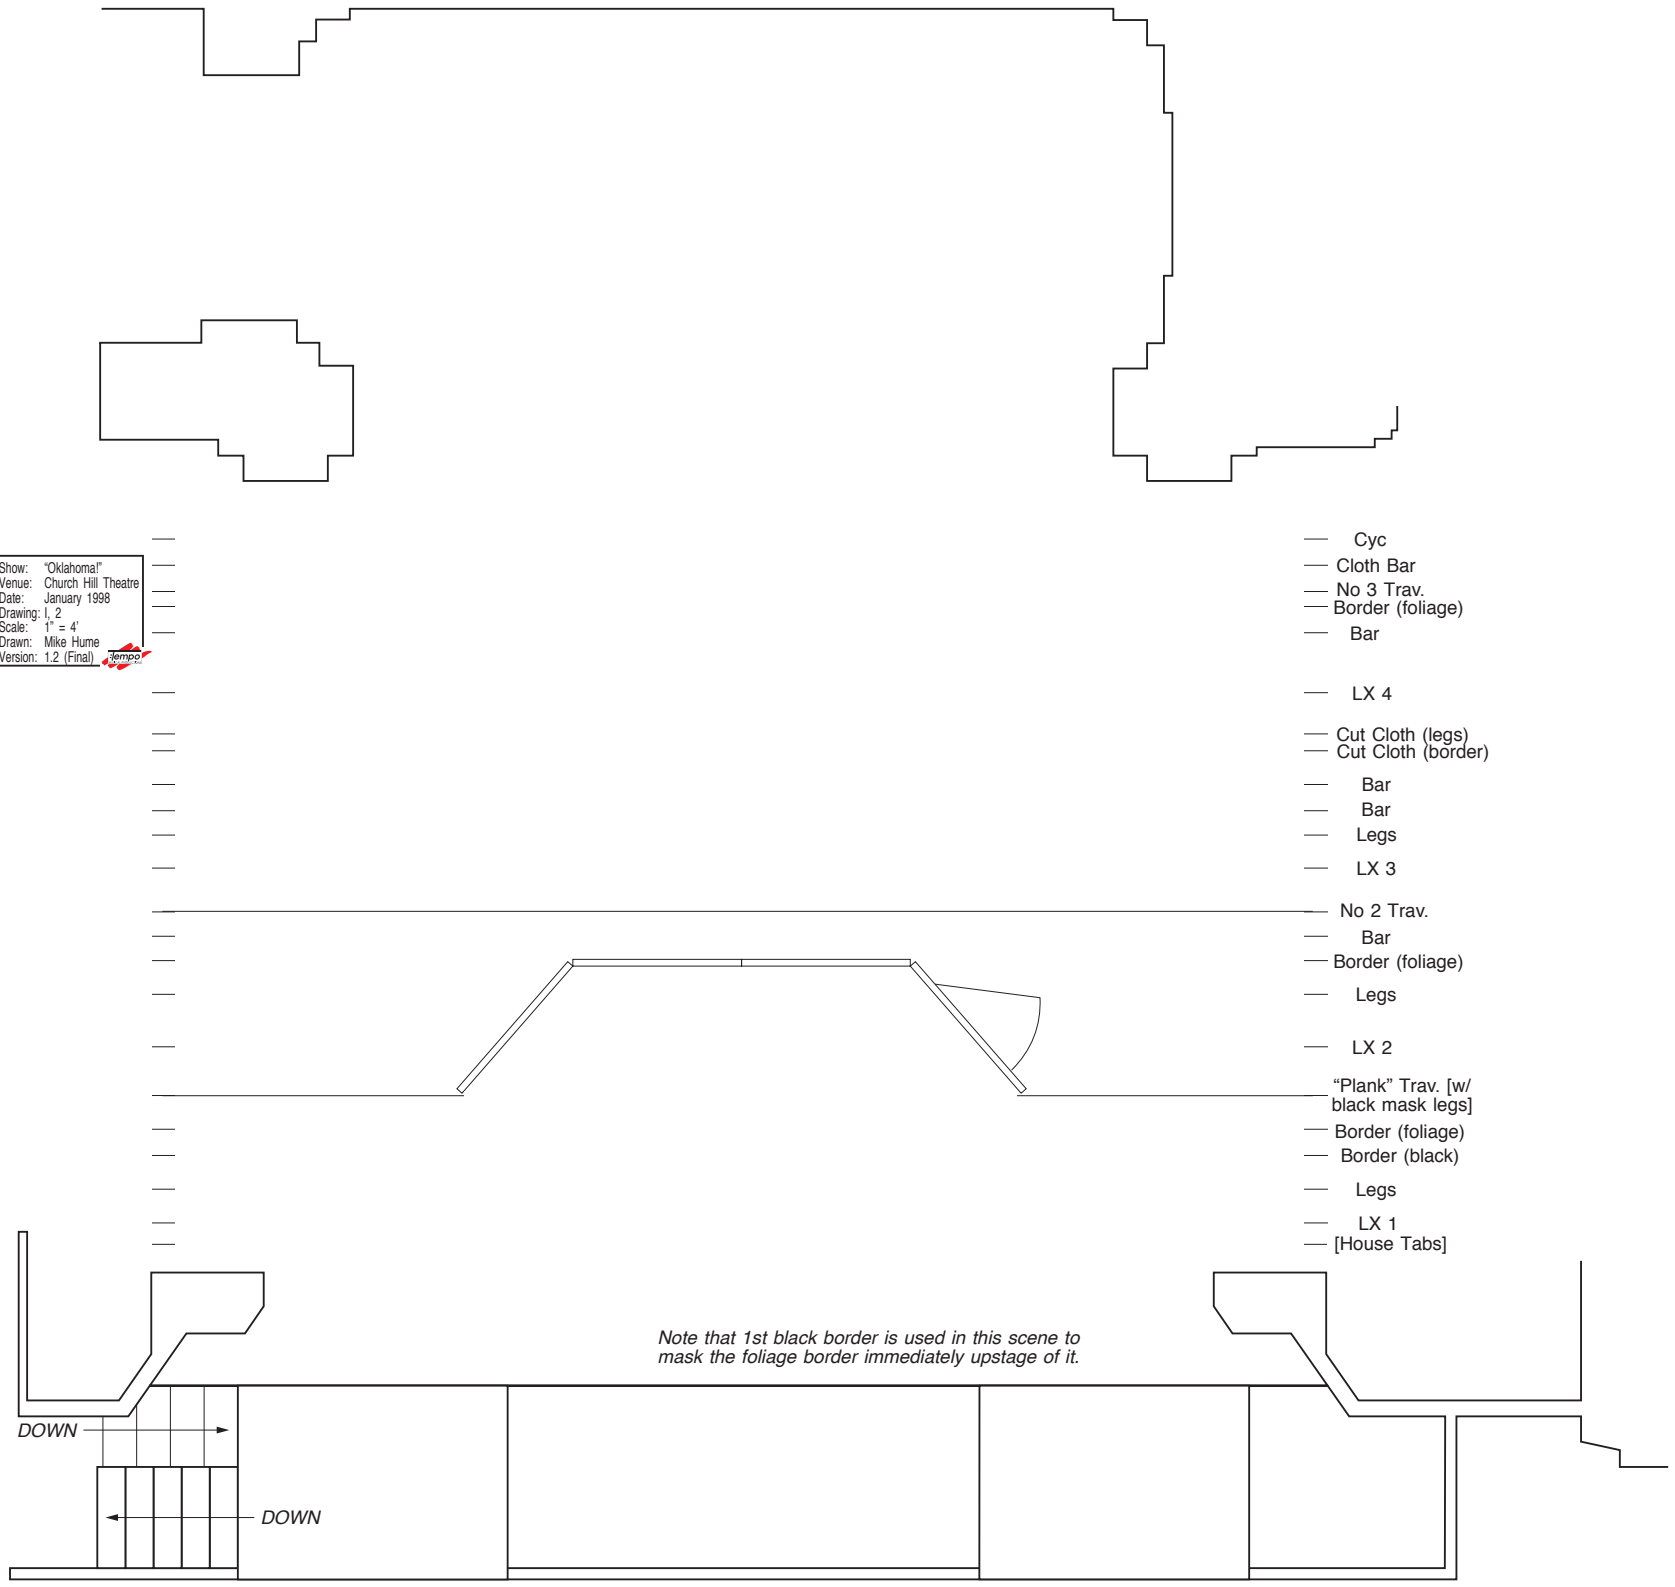

- Bar
- Bar
- Legs

- LX 3

- No 2 Trav.
- Bar
- Border (foliage)

- Legs

- LX 2

- "Plank" Trav. [w/ black mask legs]
- Border (foliage)
- Border (black)

- Legs

- LX 1
- [House Tabs]

DOWN →

← DOWN

Show: "Oklahoma"
 Venue: Church Hill Theatre
 Date: January 1998
 Drawing: 1, 2
 Scale: 1" = 4'
 Drawn: Mike Hume
 Version: 1.2 (Final)

- Cyc
- Cloth Bar
- No 3 Trav.
- Border (foliage)
- Bar

Note that 1st black border is used in this scene to mask the foliage border immediately upstage of it.

DOWN →
 ← DOWN

Show: "Oklahoma"
 Venue: Church Hill Theatre
 Date: January 1998
 Drawing: 1, 3
 Scale: 1" = 4'
 Drawn: Mike Hume
 Version: 1.2 (Final)

DOWN

DOWN

Show: "Oklahoma"
 Venue: Church Hill Theatre
 Date: January 1998
 Drawing: II, 1/2
 Scale: 1" = 4'
 Drawn: Mike Hume
 Version: 1.2 (Final)

- Cyc
- Cloth Bar
- No 3 Trav.
- Border (foliage)
- Bar
- LX 4
- Cut Cloth (legs)
- Cut Cloth (border)
- Bar
- Bar
- Legs
- LX 3
- No 2 Trav.
- Bar
- Border (foliage)
- Legs
- LX 2
- "Plank" Trav. [w/ black mask legs]
- Border (foliage)
- Border (black)
- Legs
- LX 1
- [House Tabs]