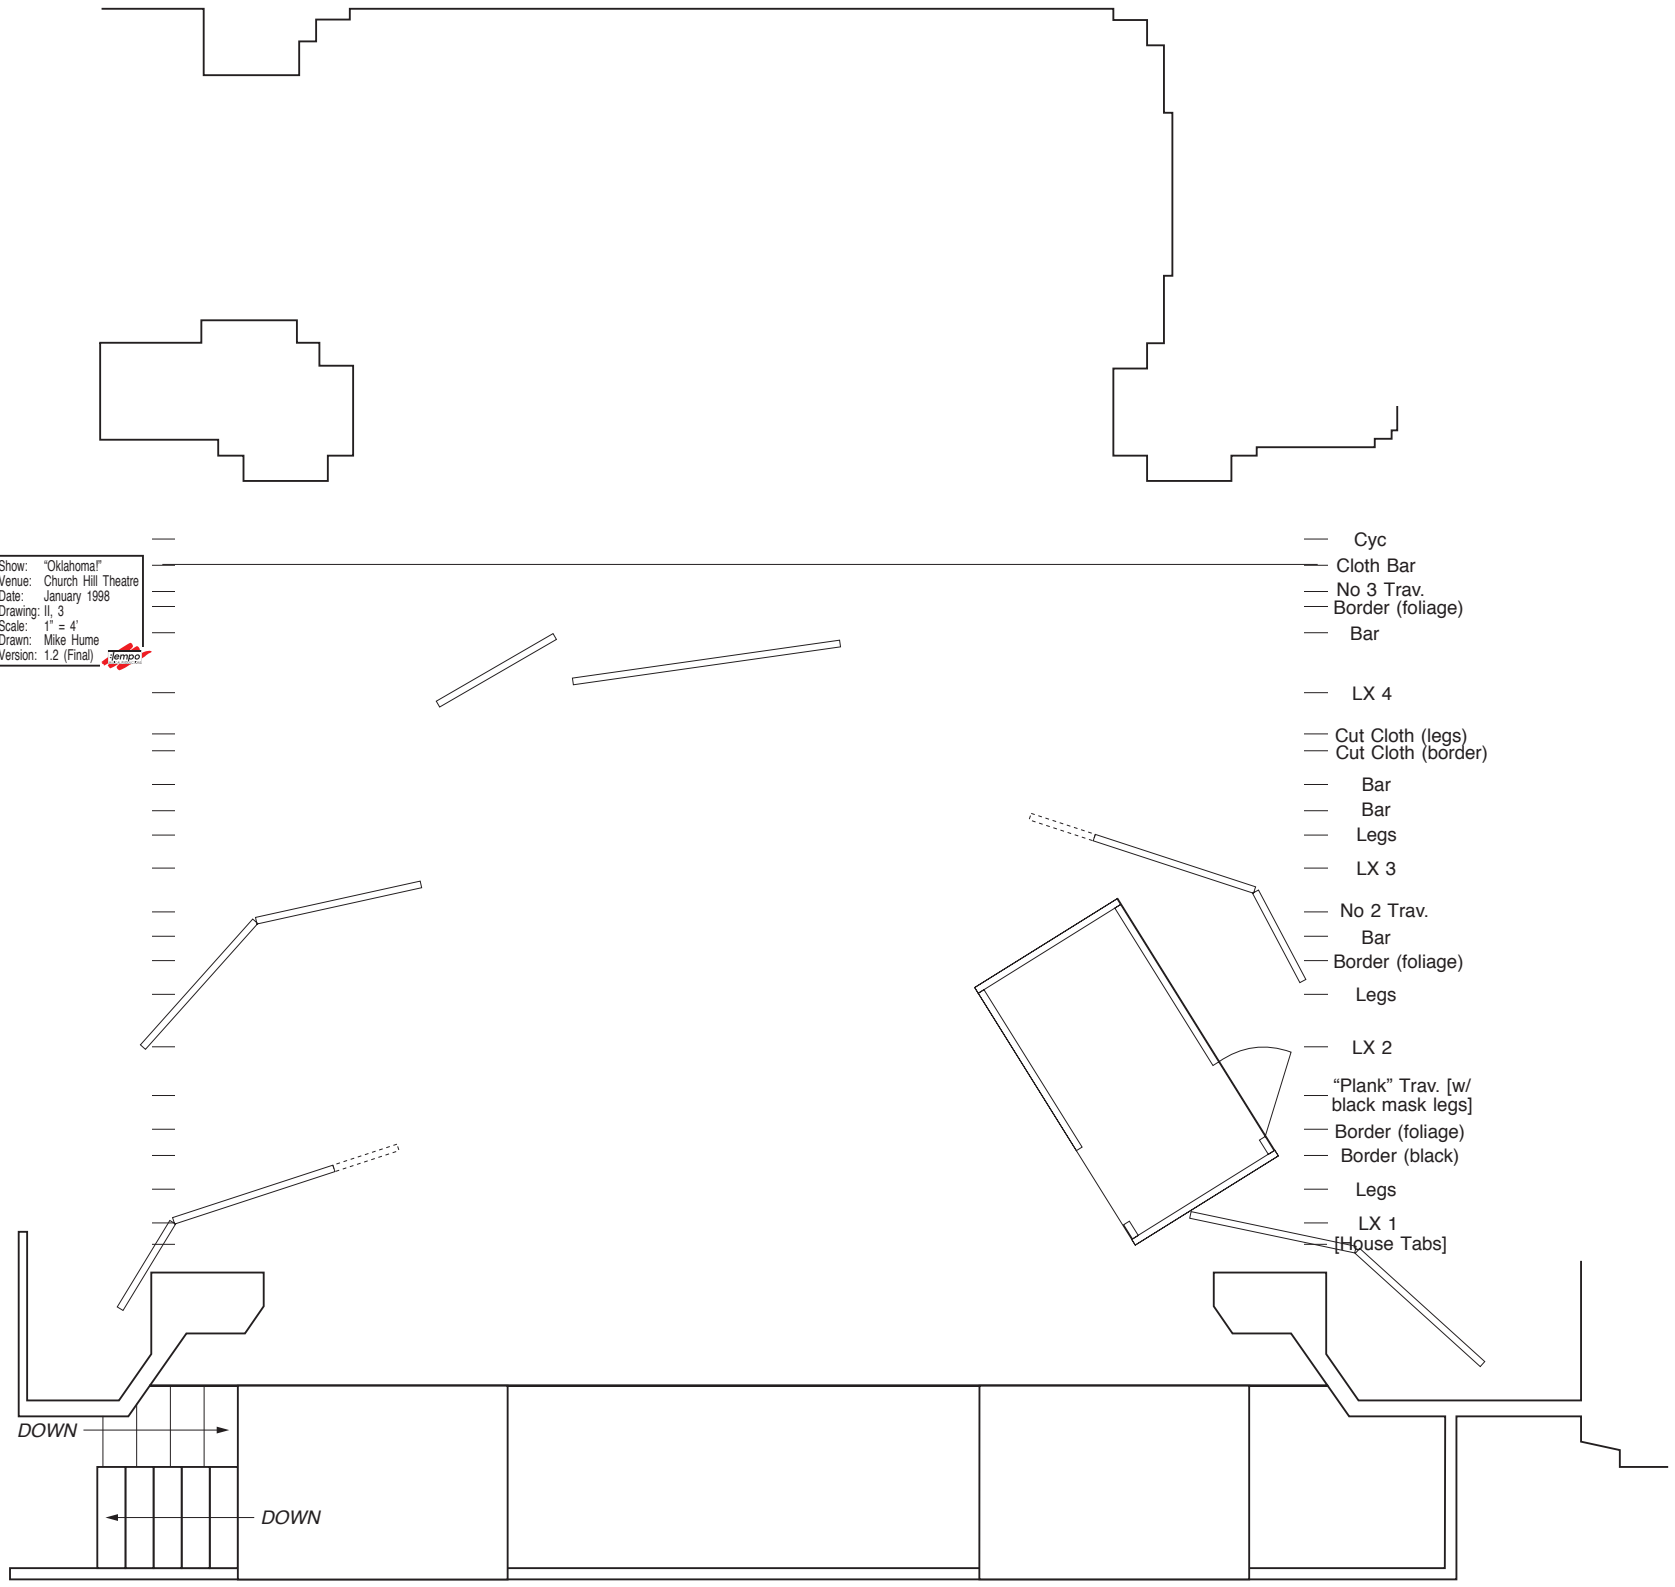

- Cyc
- Cloth Bar
- No 3 Trav.
- Border (foliage)
- Bar
- LX 4
- Cut Cloth (legs)
- Cut Cloth (border)
- Bar
- Bar
- Legs
- LX 3
- No 2 Trav.
- Bar
- Border (foliage)
- Legs
- LX 2
- "Plank" Trav. [w/ black mask legs]
- Border (foliage)
- Border (black)
- Legs
- LX 1
- [House Tabs]

DOWN

DOWN

Show: "Oklahoma"
 Venue: Church Hill Theatre
 Date: January 1998
 Drawing: II, 1/2
 Scale: 1" = 4'
 Drawn: Mike Hume
 Version: 1.2 (Final)

- Cyc
- Cloth Bar
- No 3 Trav.
- Border (foliage)
- Bar
- LX 4
- Cut Cloth (legs)
- Cut Cloth (border)
- Bar
- Bar
- Legs
- LX 3
- No 2 Trav.
- Bar
- Border (foliage)
- Legs
- LX 2
- "Plank" Trav. [w/ black mask legs]
- Border (foliage)
- Border (black)
- Legs
- LX 1
- [House Tabs]

Show: "Oklahoma"
 Venue: Church Hill Theatre
 Date: January 1998
 Drawing: II, 3
 Scale: 1" = 4'
 Drawn: Mike Hume
 Version: 1.2 (Final)

- Cyc
- Cloth Bar
- No 3 Trav.
- Border (foliage)
- Bar

- LX 4
- Cut Cloth (legs)
- Cut Cloth (border)
- Bar
- Bar
- Legs
- LX 3
- No 2 Trav.
- Bar
- Border (foliage)
- Legs
- LX 2
- "Plank" Trav. [w/ black mask legs]
- Border (foliage)
- Border (black)
- Legs
- LX 1
- House Tabs