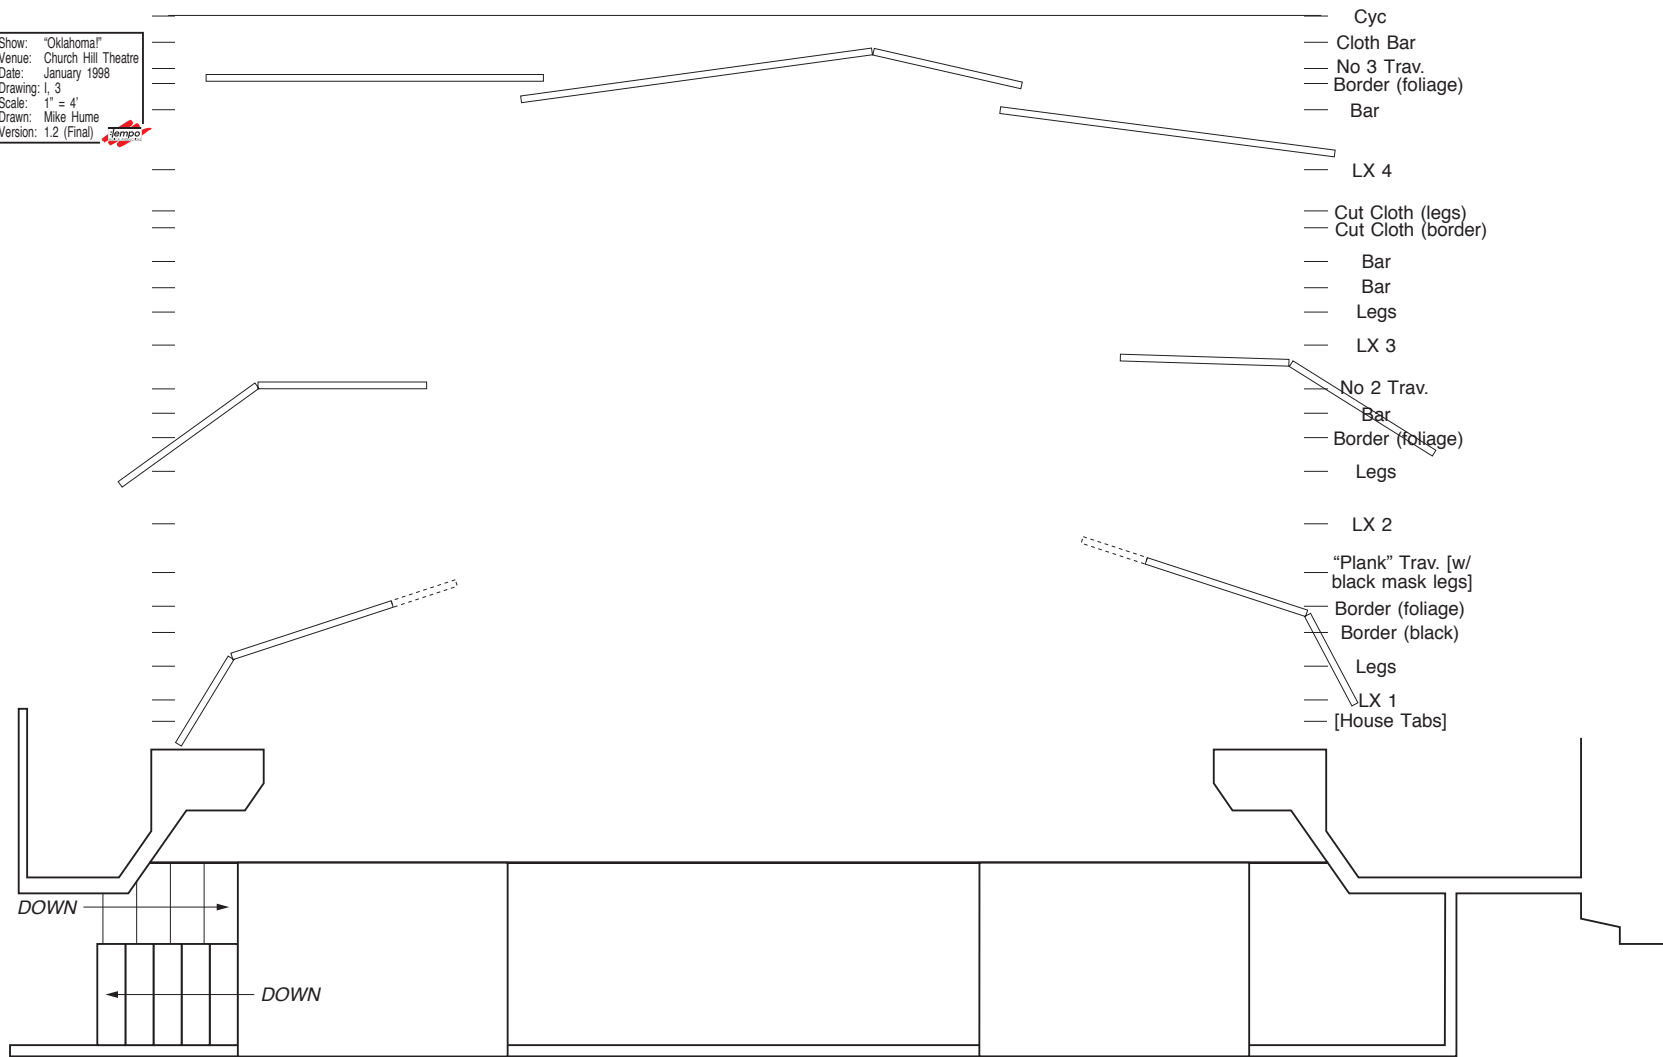

- LX 4
- Cut Cloth (legs)
- Cut Cloth (border)
- Bar
- Bar
- Legs
- LX 3

- No 2 Trav.
- Bar
- Border (foliage)
- Legs

- LX 2
- "Plank" Trav. [w/ black mask legs]
- Border (foliage)
- Border (black)
- Legs
- LX 1
- [House Tabs]

Note that 1st black border is used in this scene to mask the foliage border immediately upstage of it.

DOWN →
 ← DOWN

Show: "Oklahoma"
 Venue: Church Hill Theatre
 Date: January 1998
 Drawing: 1, 3
 Scale: 1" = 4'
 Drawn: Mike Hume
 Version: 1.2 (Final)

DOWN

DOWN

Show: "Oklahoma"
 Venue: Church Hill Theatre
 Date: January 1998
 Drawing: II, 1/2
 Scale: 1" = 4'
 Drawn: Mike Hume
 Version: 1.2 (Final)

- Cyc
- Cloth Bar
- No 3 Trav.
- Border (foliage)
- Bar
- LX 4
- Cut Cloth (legs)
- Cut Cloth (border)
- Bar
- Bar
- Legs
- LX 3
- No 2 Trav.
- Bar
- Border (foliage)
- Legs
- LX 2
- "Plank" Trav. [w/ black mask legs]
- Border (foliage)
- Border (black)
- Legs
- LX 1
- [House Tabs]

Show: "Oklahoma"
 Venue: Church Hill Theatre
 Date: January 1998
 Drawing: II, 3
 Scale: 1" = 4'
 Drawn: Mike Hume
 Version: 1.2 (Final)

- Cyc
- Cloth Bar
- No 3 Trav.
- Border (foliage)
- Bar

- LX 4
- Cut Cloth (legs)
- Cut Cloth (border)
- Bar
- Bar
- Legs
- LX 3
- No 2 Trav.
- Bar
- Border (foliage)
- Legs
- LX 2
- "Plank" Trav. [w/ black mask legs]
- Border (foliage)
- Border (black)
- Legs
- LX 1
- House Tabs