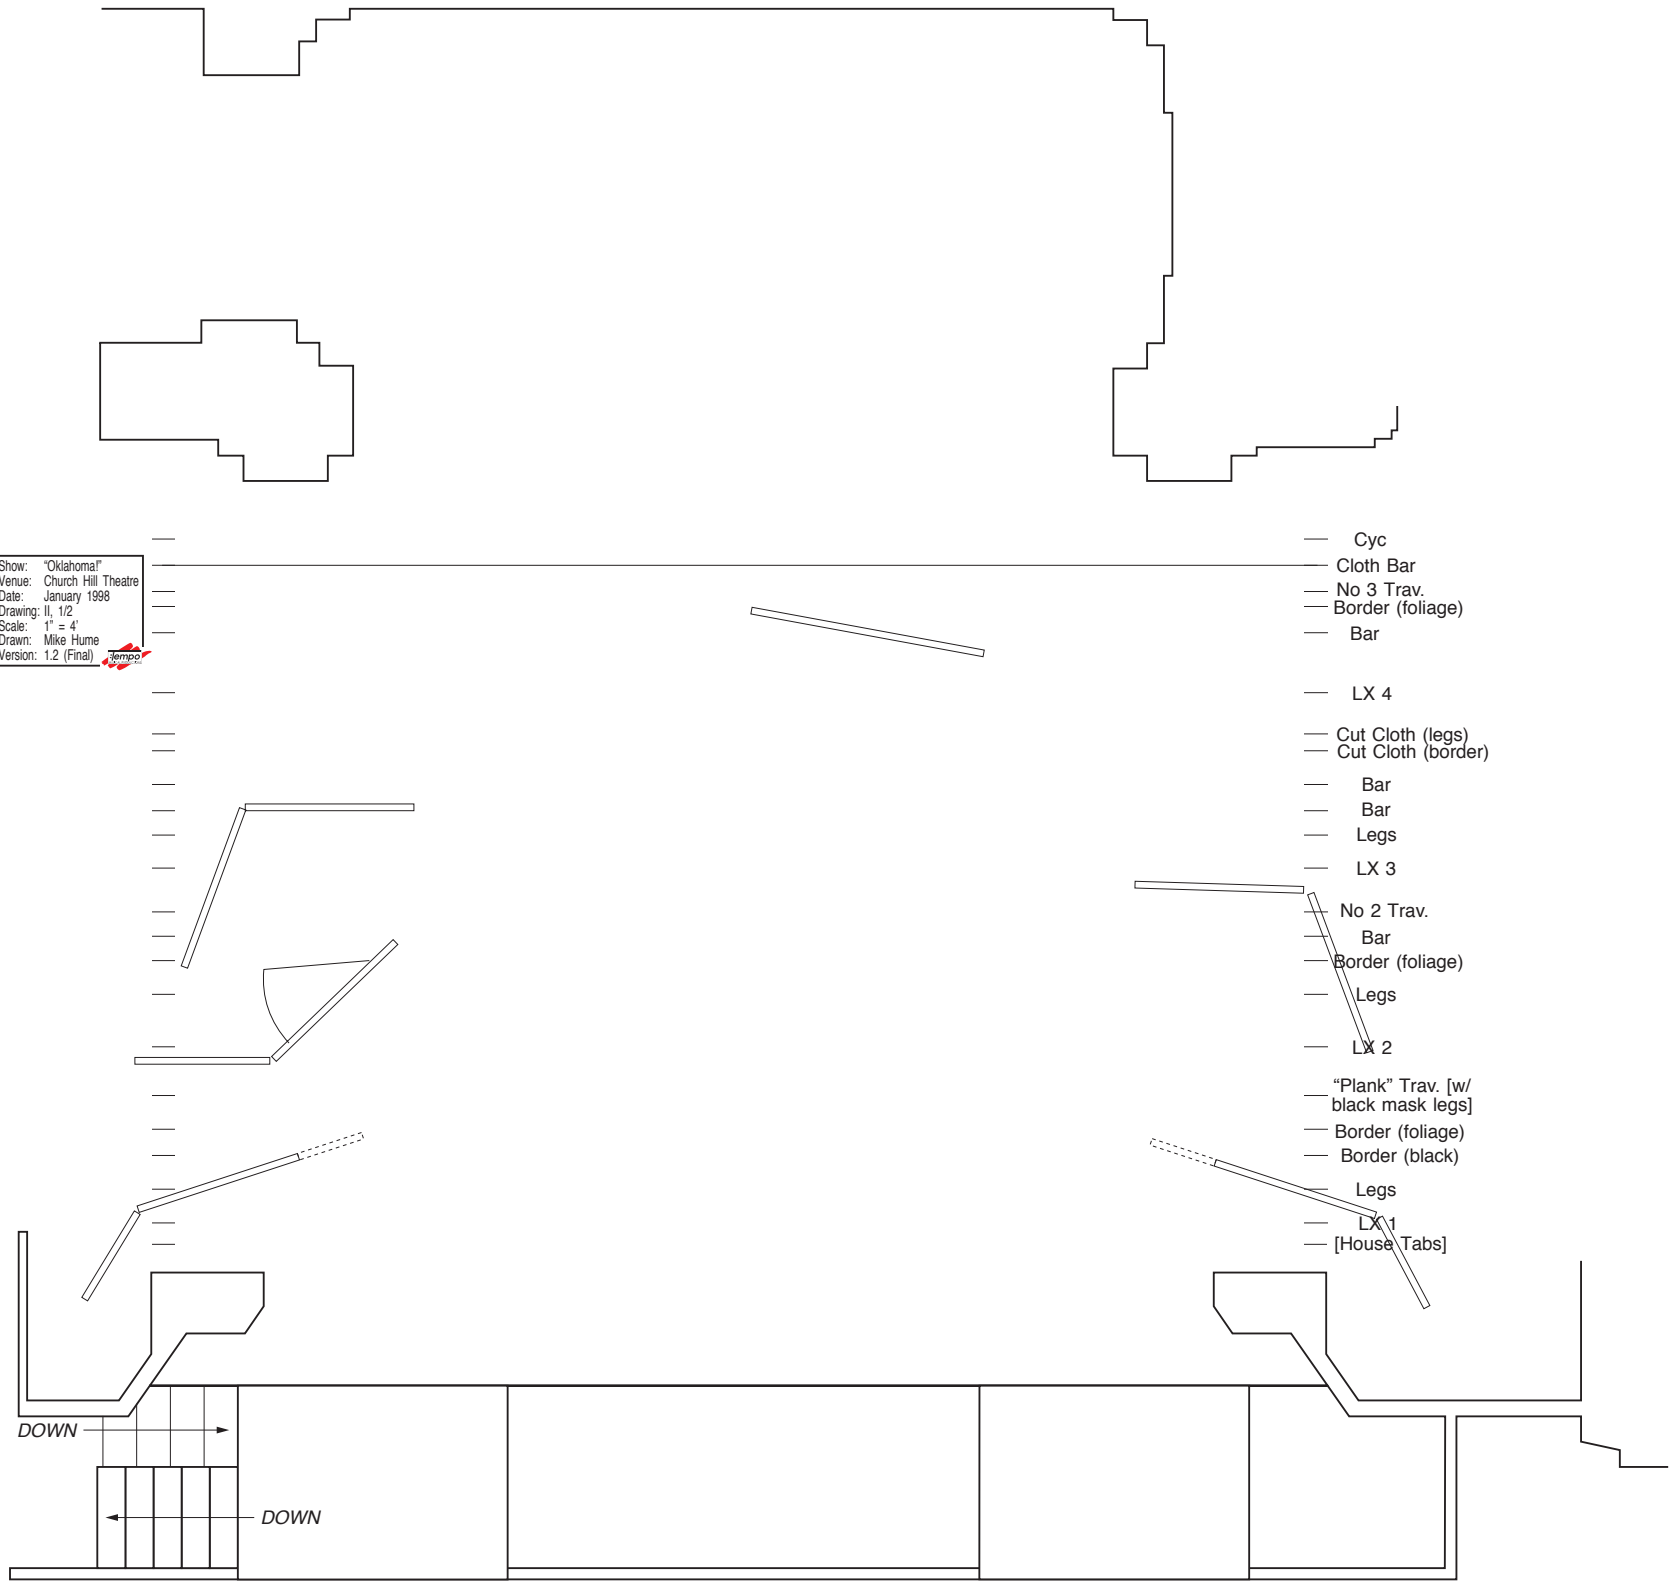

Note that 1st black border is used in this scene to mask the foliage border immediately upstage of it.

DOWN →
 ← DOWN

Show: "Oklahoma"
 Venue: Church Hill Theatre
 Date: January 1998
 Drawing: 1, 3
 Scale: 1" = 4'
 Drawn: Mike Hume
 Version: 1.2 (Final)

- Cyc
- Cloth Bar
- No 3 Trav.
- Border (foliage)
- Bar
- LX 4
- Cut Cloth (legs)
- Cut Cloth (border)
- Bar
- Bar
- Legs
- LX 3
- No 2 Trav.
- Bar
- Border (foliage)
- Legs
- LX 2
- "Plank" Trav. [w/ black mask legs]
- Border (foliage)
- Border (black)
- Legs
- LX 1
- [House Tabs]

DOWN

DOWN

Show: "Oklahoma"
 Venue: Church Hill Theatre
 Date: January 1998
 Drawing: II, 1/2
 Scale: 1" = 4'
 Drawn: Mike Hume
 Version: 1.2 (Final)

- Cyc
- Cloth Bar
- No 3 Trav.
- Border (foliage)
- Bar
- LX 4
- Cut Cloth (legs)
- Cut Cloth (border)
- Bar
- Bar
- Legs
- LX 3
- No 2 Trav.
- Bar
- Border (foliage)
- Legs
- LX 2
- "Plank" Trav. [w/ black mask legs]
- Border (foliage)
- Border (black)
- Legs
- LX 1
- [House Tabs]

Show: "Oklahoma"
 Venue: Church Hill Theatre
 Date: January 1998
 Drawing: II, 3
 Scale: 1" = 4'
 Drawn: Mike Hume
 Version: 1.2 (Final)

- Cyc
- Cloth Bar
- No 3 Trav.
- Border (foliage)
- Bar

- LX 4
- Cut Cloth (legs)
- Cut Cloth (border)
- Bar
- Bar
- Legs
- LX 3
- No 2 Trav.
- Bar
- Border (foliage)
- Legs
- LX 2
- "Plank" Trav. [w/ black mask legs]
- Border (foliage)
- Border (black)
- Legs
- LX 1
- House Tabs