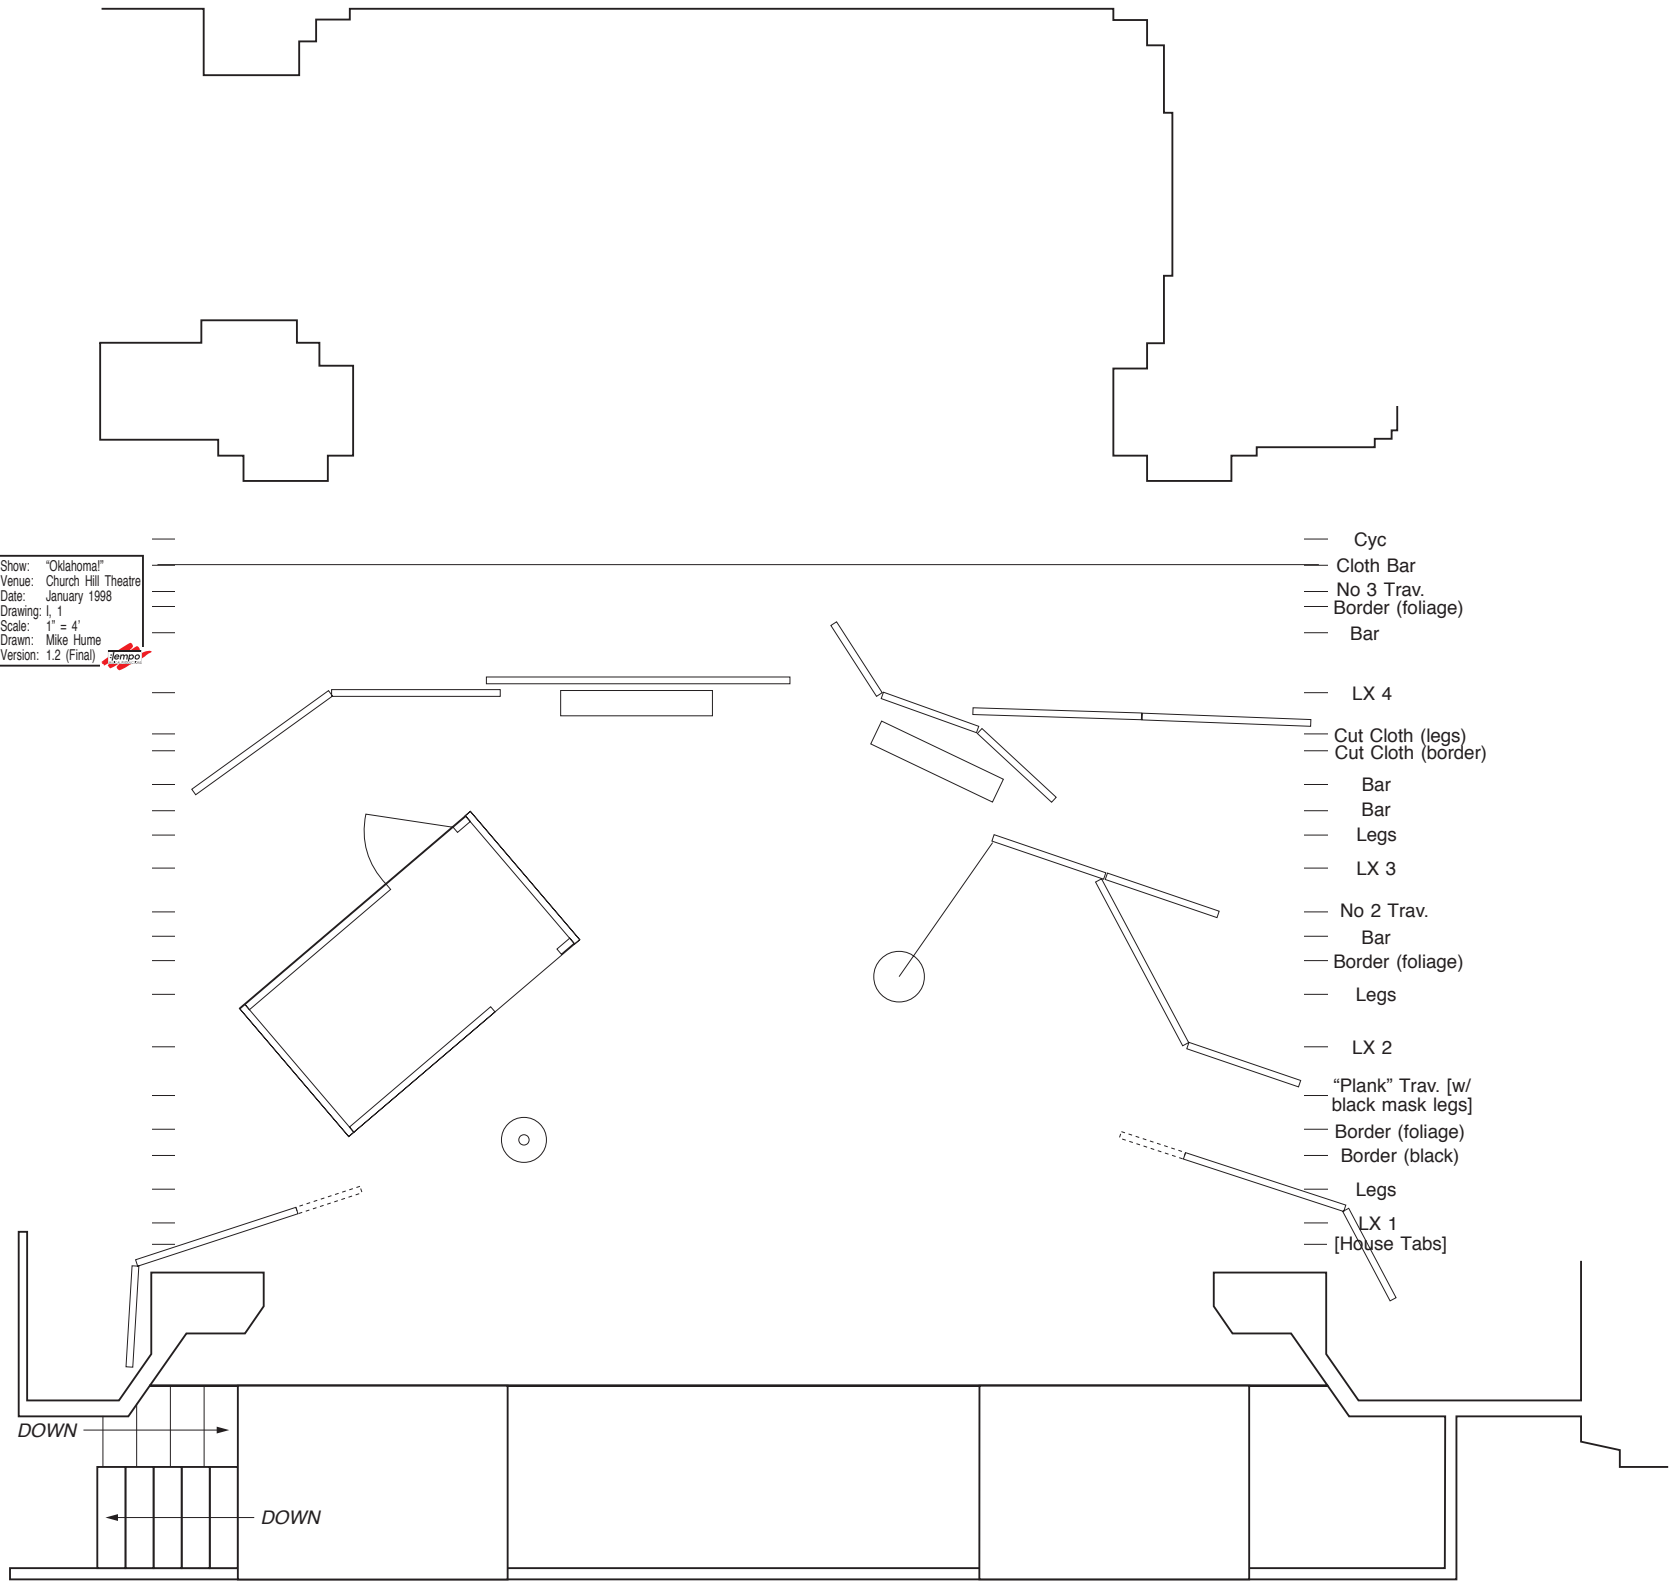

Show: "Oklahoma"
 Venue: Church Hill Theatre
 Date: January 1998
 Drawing: 1, 1
 Scale: 1" = 4'
 Drawn: Mike Hume
 Version: 1.2 (Final)

- Cyc
- Cloth Bar
- No 3 Trav.
- Border (foliage)
- Bar

- LX 4
- Cut Cloth (legs)
- Cut Cloth (border)

- Bar
- Bar
- Legs

- LX 3

- No 2 Trav.
- Bar
- Border (foliage)

- Legs

- LX 2

- "Plank" Trav. [w/ black mask legs]
- Border (foliage)
- Border (black)

- Legs

- LX 1
- [House Tabs]

DOWN →

← DOWN

Show: "Oklahoma"
 Venue: Church Hill Theatre
 Date: January 1998
 Drawing: 1, 2
 Scale: 1" = 4'
 Drawn: Mike Hume
 Version: 1.2 (Final)

- Cyc
- Cloth Bar
- No 3 Trav.
- Border (foliage)
- Bar

Note that 1st black border is used in this scene to mask the foliage border immediately upstage of it.

DOWN →
 ← DOWN

Show: "Oklahoma"
 Venue: Church Hill Theatre
 Date: January 1998
 Drawing: 1, 3
 Scale: 1" = 4'
 Drawn: Mike Hume
 Version: 1.2 (Final)