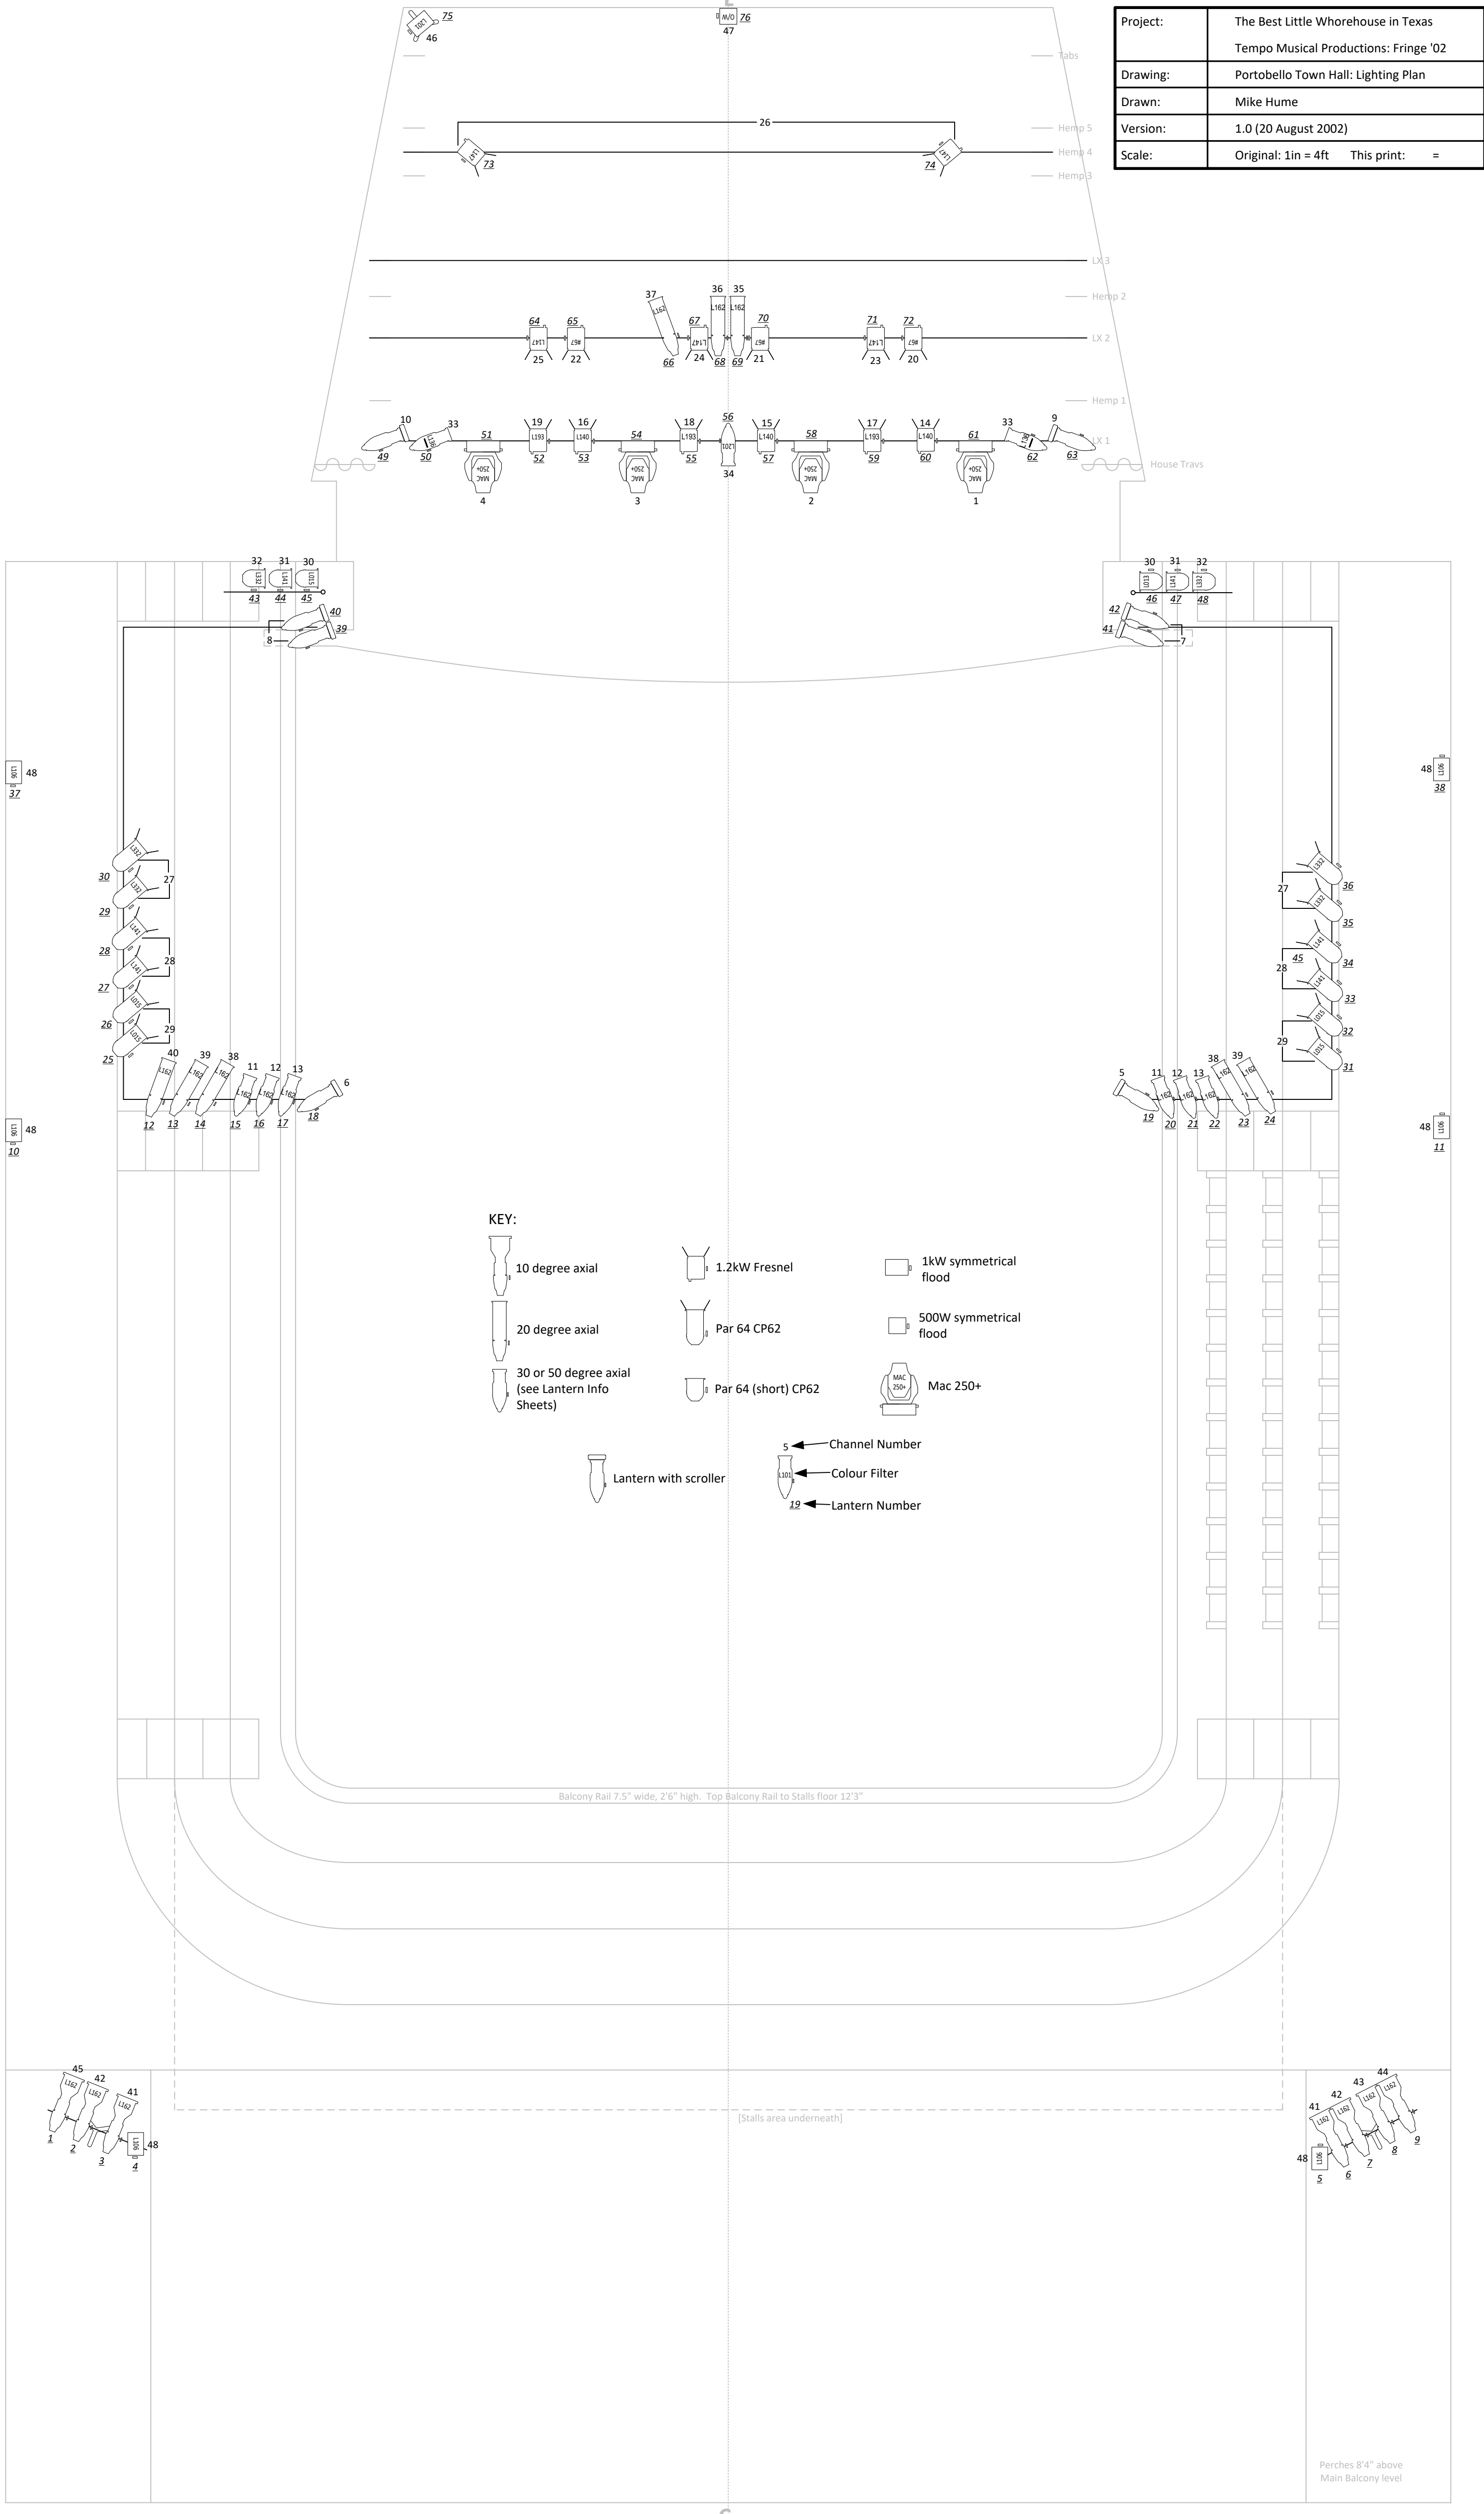

Project:	The Best Little Whorehouse in Texas
	Tempo Musical Productions: Fringe '02
Drawing:	Portobello Town Hall: Lighting Plan
Drawn:	Mike Hume
Version:	1.0 (20 August 2002)
Scale:	Original: 1in = 4ft This print: =

- KEY:**
- 10 degree axial
 - 20 degree axial
 - 30 or 50 degree axial (see Lantern Info Sheets)
 - Lantern with scroller
 - 1.2kW Fresnel
 - Par 64 CP62
 - Par 64 (short) CP62
 - 1kW symmetrical flood
 - 500W symmetrical flood
 - Mac 250+
- Channel Number
 Colour Filter
 Lantern Number

Balcony Rail 7.5" wide, 2'6" high. Top Balcony Rail to Stalls floor 12'3"

[Stalls area underneath]

Perches 8'4" above Main Balcony level